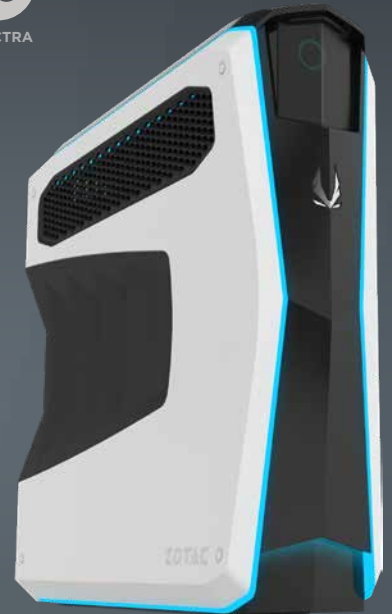

MEK1 GAMING PC

SKU: MEK1-G11060K500W

MEK1 Gaming PC is built to achieve the pinnacle of gaming performance. With a design themed after future robotics and mechanical anatomy, the Gaming PC harnessing the future technologies represents an overpowering presence and commands you to take control, respond crisply to every action, and game at the limit.

TECHNICAL SPECIFICATIONS

FEATURES

- NVIDIA Pascal™ Architecture
- NVIDIA G-SYNC™ Ready
- Virtual Reality Ready
- Microsoft DirectX 12
- 802.11ac Wi-Fi & Bluetooth 4.2
- SPECTRA Lighting

SPECIFICATIONS

- ZOTAC GeForce® GTX 1060 (6GB GDDR5 192-bit)
- Intel® Core™ i5-7400 (quad-core 3.0 GHz, up to 3.5 GHz)
- mini ITX form factor

AUDIO OUTPUTS

- Onboard 7.1 Channel Audio with Optical Output

HARD DRIVE & MEMORY

- 240GB NVMe PCIe M.2 2280 SSD preinstalled (2240/2260/2280)
- 1TB 2.5-inch SATA HDD
- 16GB DDR4 (2x8GB) memory (two slots occupied, up to 32 GB)

FRONT PORTS

- Power button
- Power LED
- 2 x USB 3.0 ports
- Mic/Headphone connectors (3.5mm)

REAR PORTS

- Power Connector
- 4 x USB 3.0 ports
- 2 x USB 2.0 ports
- Dual Gigabit Ethernet
- Dual Wi-Fi antenna connector
- PS/2 port