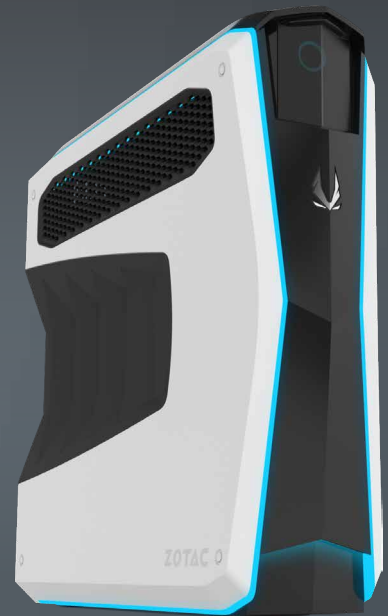

MEK1 GAMING PC

SKU: MEK1-G11080C701B

MEK1 Gaming PC is built to achieve the pinnacle of gaming performance. With a design themed after future robotics and mechanical anatomy, the Gaming PC harnessing the future technologies represents an overpowering presence and commands you to take control, respond crisply to every action, and game at the limit.

FRONT PORTS

- Power button
- Power LED
- 2 x USB 3.0 ports
- Mic/Headphone connectors (3.5mm)

REAR PORTS

- Power Connector
- 4 x USB 3.0 ports
- 2 x USB 2.0 ports
- Dual Gigabit Ethernet
- Dual Wi-Fi antenna connector
- 1 x USB 3.1 Type-C port

MEK1 GAMING PC

SKU: G11060K501W

MEK1 Gaming PC is built to achieve the pinnacle of gaming performance. With a design themed after future robotics and mechanical anatomy, the Gaming PC harnessing the future technologies represents an overpowering presence and commands you to take control, respond crisply to every action, and game at the limit.