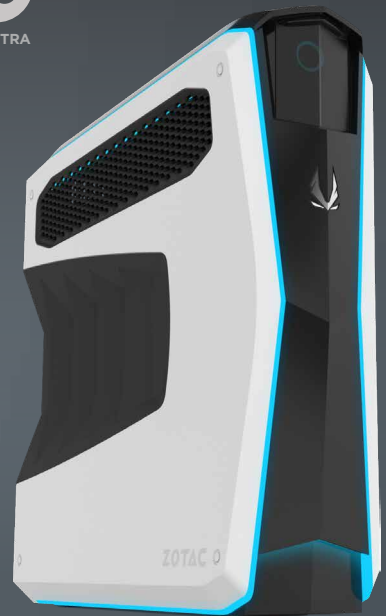

MEK1 GAMING PC

SKU: MEK1-G11080C700B

ULTRA HD

802.11AC WIFI

HD AUDIO

DUAL GIGABIT LAN

SPECTRA

MEK1 Gaming PC is built to achieve the pinnacle of gaming performance. With a design themed after future robotics and mechanical anatomy, the Gaming PC harnessing the future technologies represents an overpowering presence and commands you to take control, respond crisply to every action, and game at the limit.

FRONT PORTS

- Power button
- Power LED
- 2 x USB 3.0 ports
- Mic/Headphone connectors (3.5mm)

REAR PORTS

- Power Connector
- 4 x USB 3.0 ports
- 2 x USB 2.0 ports
- Dual Gigabit Ethernet
- Dual Wi-Fi antenna connector
- 1 x USB 3.1 Type-C port

MEK1 GAMING PC

SKU: G11060K500W

ULTRA HD

802.11AC WIFI

HD AUDIO

DUAL GIGABIT LAN

SPECTRA

MEK1 Gaming PC is built to achieve the pinnacle of gaming performance. With a design themed after future robotics and mechanical anatomy, the Gaming PC harnessing the future technologies represents an overpowering presence and commands you to take control, respond crisply to every action, and game at the limit.