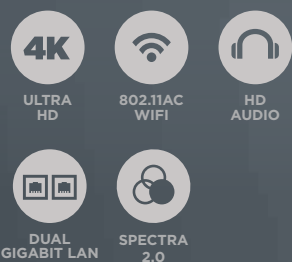

MEK MINI GAMING PC - Rose Taffy

SKU: MEK MINI-GM2070C701P-BE-W2B

Game Strong everywhere you go with the SMALL and STRONG Gaming PC, MEK MINI. The power of next-generation hardware is packed into one of the world's smallest desktop gaming system. MEK MINI commands you to take control, respond crisply to every action, and game at the limit. Pick up MEK MINI and transform its next destination into another gaming station ready to go.

TECHNICAL SPECIFICATIONS

FEATURES

- Real-time Ray Tracing
- NVIDIA Turing™ Architecture
- NVIDIA G-SYNC™ Compatible
- Microsoft DirectX 12
- Killer 802.11ac Wi-Fi, Killer LAN & Bluetooth 5
- SPECTRA 2.0 Lighting
- Virtual Reality / 4K / Game Ready

TOP PORTS

- Power button
- Power LED
- 2 x USB 3.0 ports (1 Type-C)
- Mic/Headphone connectors (3.5mm)
- 3-in-1 card reader (SD/SDHC/SDXC)

REAR PORTS

- 2 x Power Connectors
- 4 x USB 3.1 ports
- Dual Gigabit Ethernet (1 Killer LAN)
- Dual Wi-Fi antenna connector

POWER

- 2 x 19.5v / 230W power adapters

DISPLAY OUTPUTS

- HDMI 2.0b (3840x2160 @ 60Hz)
- 2 x DisplayPort 1.4 (4096x2160 @ 60Hz)
- DVI-D
- USB Type-C
(Max 4 displays)

INSIDE THE BOX

- MEK MINI Gaming PC - Rose Taffy
- 2 x Power Cables
(bundled cable type dependent on region)
- 2 x Power Adapters
- 2 x Wi-Fi Antenna
- USB OS Recovery Drive with Windows Drivers
- Windows Recovery DVD (Optional)
- Warranty Card
- User Manual & Quick Start Guide