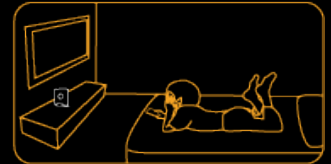

In your bedroom...

TECHNICAL SPECIFICATIONS

FEATURES

- Intel Clear Video HD technology
- Intel InTru 3D technology
- Intel Quick Sync Video technology
- Microsoft DirectX 11 compatible
- 802.11ac WiFi & Bluetooth 4.0 technology

SPECIFICATIONS

- Intel HD Graphics 4400
- Intel Core i3 4130T (dual-core, 2.9 GHz)
- Intel H81 Express chipset

HARD DRIVE & MEMORY

- 500GB 5400RPM SATA HDD
- 4GB DDR3 (up to 16GB)

DISPLAY OUTPUTS

- HDMI 1.4a
- DVI
- HDCP compliant

AUDIO OUTPUTS

- HDMI (loss-less Bitstream)
- Digital S/PDIF (optical)
- Analogue Output

DIMENSIONS

- Height: 188mm [7.40in]
- Width: 188mm [7.40in]
- Depth: 51mm [2.01in]
- Box
  - Height: 245mm [9.65in]
  - Width: 337mm [13.27in]
  - Depth: 74mm [2.91in]

FRONT PORTS

- Microphone jack
- 4-in-1 Memory card reader (MMC/SD/SDHC/SDXC)
- 1 USB 3.0 port
- WiFi LED
- Hard drive LED
- Power button
- Integrated IR receiver

TOP PORTS

- 1 USB 3.0 port

REAR PORTS

- 2 WiFi antenna connector
- 2 USB 2.0 ports
- 2 10/100/1000 Ethernet (RJ45)
- Power connector

SOFTWARE COMPATIBILITY

- Microsoft Windows 8
- Microsoft Windows 7
- x86 & x64

INSIDE THE BOX

- ZOTAC ZBOX ID91 PLUS
- Power brick & cable
- VESA monitor mount (w/4 screws)
- Stand
- DVI-to-VGA adaptor
- 2 WiFi antennas