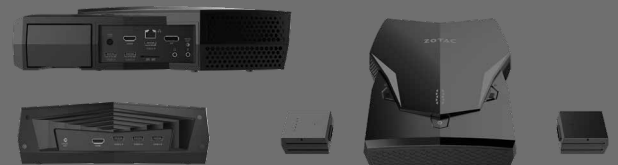

## VR GO 3.0

**SKU: ZBOX-VR7N73-BE/BE1/J/U/K/AUS-W2C/W3C**

Featuring the powerful and efficient NVIDIA® GeForce RTX™ and Intel® Core™ processor, the VR GO 3.0 backpack PC untethers the VR experience to let users enjoy full immersion VR without any obstacles. Unshackle from the traditional platform and strap on the freedom of the ZOTAC VR GO.

**4K**  
ULTRA  
HD

**802.11 AC**  
WIFI

**HD**  
AUDIO

**SDXC CARD**  
READER

**GIGABIT LAN**

\* WITH HOT-SWAPPABLE BATTERIES

#### TOP PORTS

- Power output (DC 12V)
- 3 x USB 3.0 ports

#### SIDE PORTS

- Power button, LED (front)
- Analog input / output
- 3-in-1 card reader (SD/SDHC/SDXC)
- 3 x USB 3.0 ports
- 10/100/1000 Ethernet (RJ45)
- 2 x Battery ports
- Power output (DC 12V)