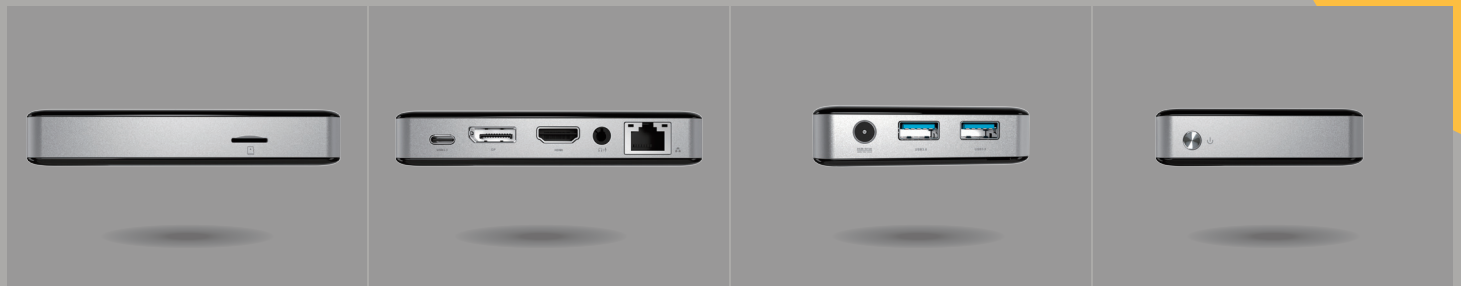

# ZBOX

→ SKU: ZBOX-PI332-W2B/W3B/W4B

**PI332**

ZOTAC ZBOX pico doubles the viewing capacity with more power in one of the smallest form factors. Prepare for durable performance in a package small enough to slide into your pocket, making it nimble for easy placement.

Designed for silent performance, we've equipped an ever more powerful fanless cooling solution while maintaining no moving parts. With HDMI and DisplayPort outputs, greater display options are available, or use both to double your desktop size.

### FEATURES

- Zero noise passive cooling
- Dual Display
- Microsoft DirectX 11 compatible
- 802.11ac WiFi & Bluetooth 4.0 technology
- Intel Virtualization technology (VT-x)

### REAR PORTS

- Power connector
- 2 x USB 3.0