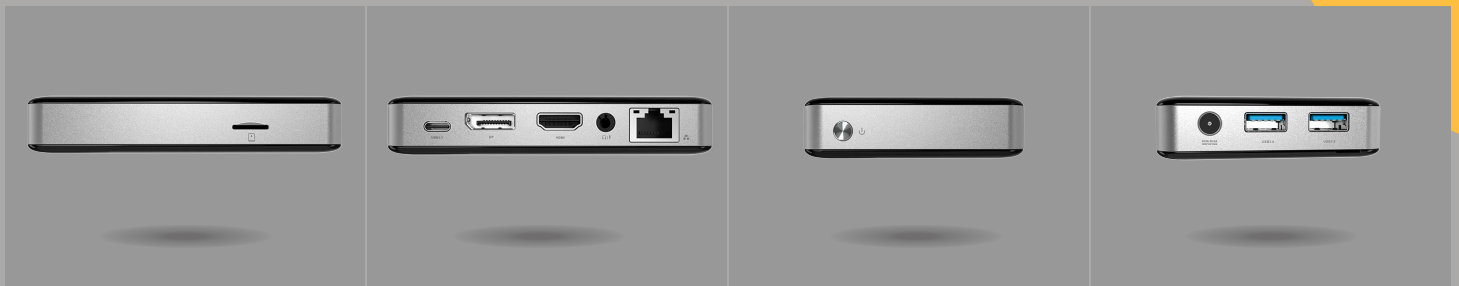

ZBOX

→ SKU: ZBOX-PI330-W2B/W3B/W4B/W5B

PI330

P
SERIES

ZOTAC ZBOX pico doubles the viewing capacity with more power in one of the smallest form factors. Prepare for durable performance in a package small enough to slide into your pocket, making it nimble for easy placement. Designed for silent performance, we've equipped an ever more powerful fanless cooling solution while maintaining no moving parts. With HDMI and DisplayPort outputs, greater display options are available, or use both to double your desktop size. Pre-installed with Windows, it's ready to hit the ground running out of the box.

technical specifications

FEATURES

- Intel Virtualization technology (VT-x)
- Microsoft DirectX 11 compatible
- 802.11ac WiFi & Bluetooth 4.0 technology

SPECIFICATIONS

- Intel HD Graphics
- Intel Atom x5-Z8500 processor (quad-core 1.44 GHz, up to 2.24 GHz)

LEFT PORTS

- 2-in-1 card reader (Micro SDHC / SDXC)

RIGHT PORTS

- 1 x USB 3.0 Type-C
- DisplayPort
- HDMI
- Analog Stereo In / Out
- 1 x 10/100/1000 Ethernet (RJ45)

FRONT PORTS

- Power Button

REAR PORTS

- Power Connector
- 2 x USB 3.0

INSIDE THE BOX

- ZOTAC ZBOX PI330 with Windows 10 Home
- Universal Power Adapter
- Mounting Bracket (w/2 screws)
- CTIA / OMTP Adapter
- O/S Recovery DVD (optional)
- Quick Start Guide
- User Manual

SUPPORTED LANGUAGES