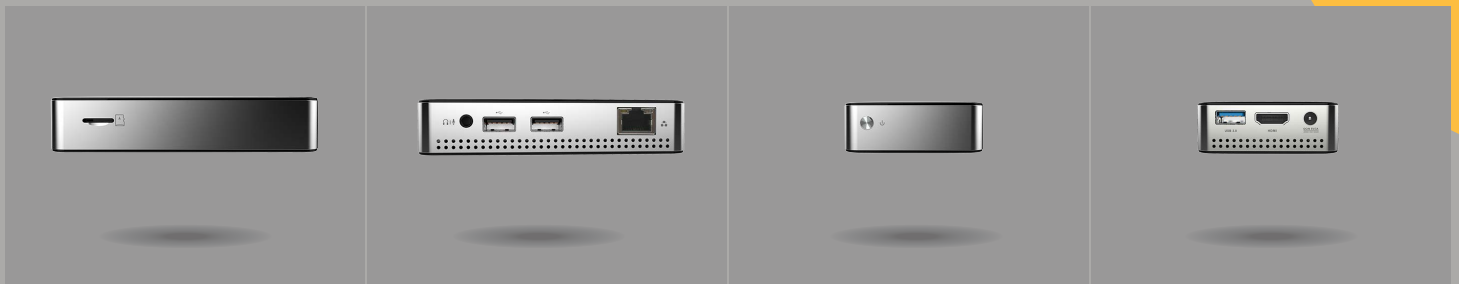

ZBOX

→ SKU: ZBOX-PI322-W2B/W3B/W4B/W5B

PI322

P
SERIES

ZOTAC ZBOX pico advances innovation with more power in one of the smallest form factors. Prepare for durable performance in a package small enough to slide into your pocket, making it nimble for easy placement. Designed for silent performance, we've equipped an ever more powerful fanless cooling solution while maintaining no moving parts. Pre-installed with Windows, it's ready to hit the ground running out of the box.

technical specifications

FEATURES

- Intel Virtualization technology (VT-x)
- Microsoft DirectX 11 compatible
- 802.11ac WiFi & Bluetooth 4.0 technology

SPECIFICATIONS

- Intel HD Graphics
- Intel Atom x5-Z8300 processor (quad-core 1.44 GHz, up to 1.84 GHz)

LEFT PORTS

- 2-in-1 card reader (Micro SDHC / SDXC)

RIGHT PORTS

- Analog Stereo In / Out
- 2 x USB 2.0
- 1 x 10/100 Ethernet (RJ45)

FRONT PORTS

- Power Button

REAR PORTS

- 1 x USB 3.0
- 1 x HDMI
- Power Connector