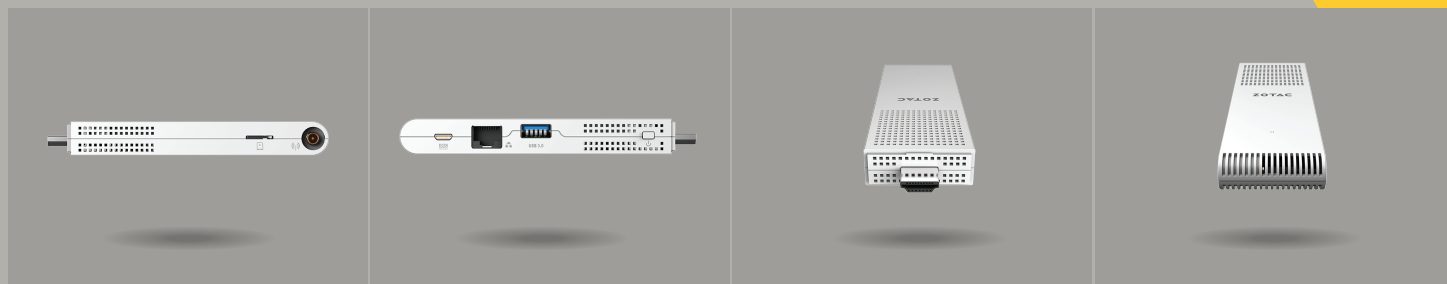

# ZBOX

→ SKU: ZBOX-PI220-W2B/W3B/W4B/W5B

PI220

P  
SERIES

Advancing innovation with more power in one of the tiniest form factors. Prepare for durable performance in a package small enough to slip into any pocket. Designed for quiet performance, we've equipped a tiny active smart fan that varies fan speed for a balance of speed, temperature, and quiet. Pre-installed with Windows 10 Home, it's ready to hit the ground running out of the box.

### FEATURES

- Intel Virtualization technology (VT-x)
- Microsoft DirectX 11 compatible
- 802.11ac WiFi & Bluetooth 4.0 technology

### LEFT PORTS

- 3-in-1 card reader (Micro SD/SDHC/SDXC)
- Antenna Connector

### RIGHT PORTS

- Power Connector
- 1 x 10/100 Ethernet (RJ45)
- 1 x USB 3.0
- Power Button