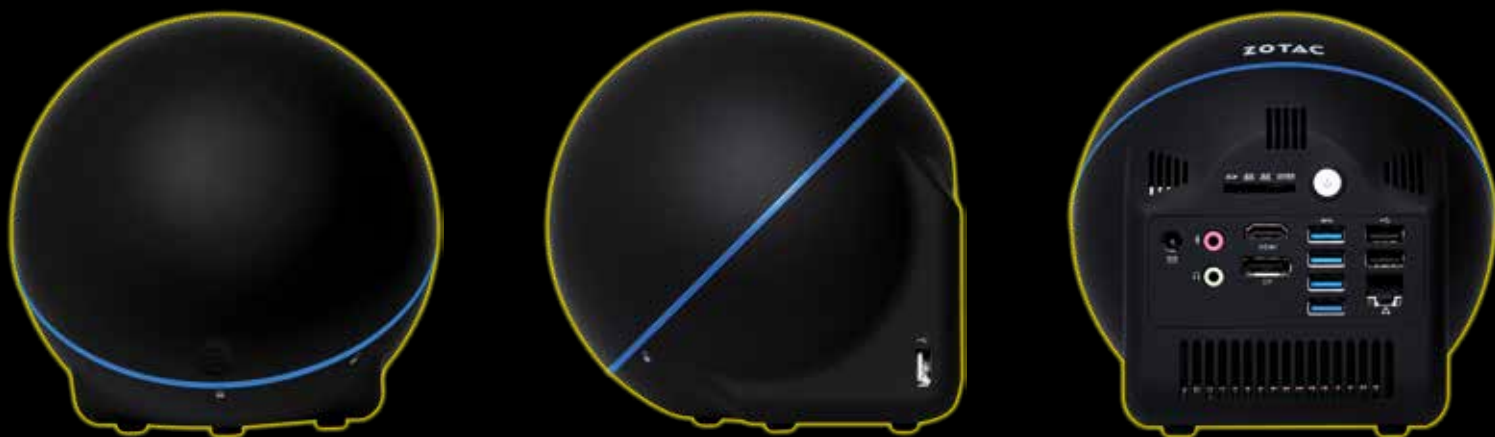

SKU: ZBOX-01520-BE/U/J/AUS

Express your individuality with the ZBOX Sphere 01520 series mini-PC from ZOTAC. The ZOTAC ZBOX Sphere 01520 series mini-PC features a sleek and stylish orb shape that's unique yet functional for everyday computing and multimedia tasks.

The orb-shape makes the ZOTAC ZBOX Sphere 01520 series the easiest mini-PC to customize. Simply twist the top of the ZBOX Sphere 01520 to gain access to the DDR3 SO-DIMM slot, 2.5-inch HDD drive bay and mSATA SSD slot to install or upgrade your components.

DISPLAY OUTPUTS

- DisplayPort
- HDMI
- HDCP compliant

AUDIO OUTPUTS

- Loss-less Bitstream
- Analogue Output

REAR PORTS

- Microphone jack
- 4-in-1 Memory card reader
- (MMC/SD/SDHC/SDXC)
- 4 USB 3.0 ports
- 2 USB 2.0 ports
- Power button
- Power connector