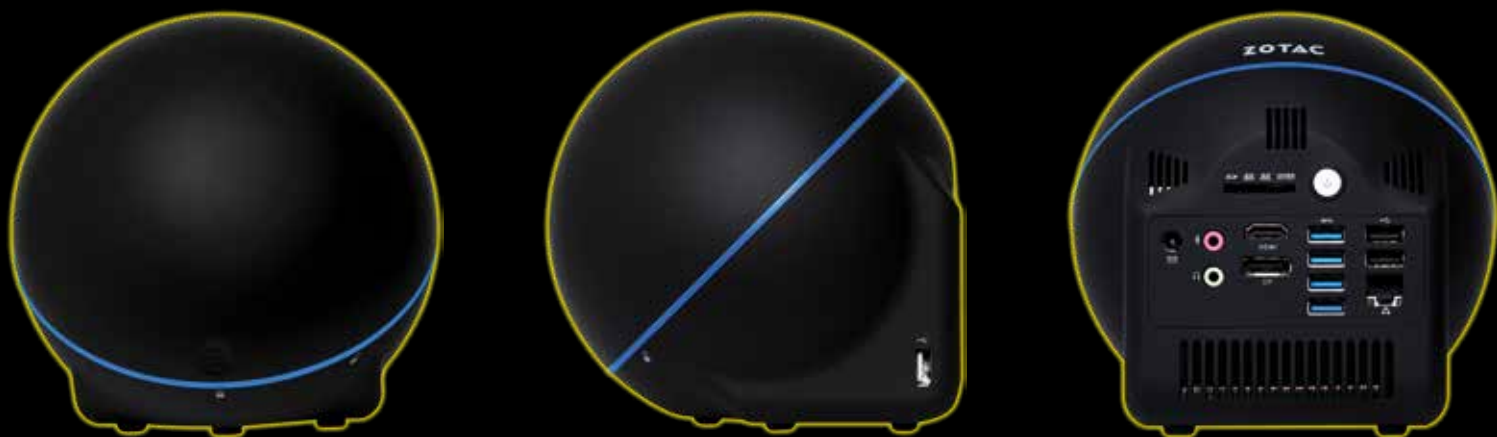

SKU: ZBOX-01520-P-BE/U/J/AUS

Express your individuality with the ZBOX Sphere 01520 series mini-PC from ZOTAC. The ZOTAC ZBOX Sphere 01520 series mini-PC features a sleek and stylish orb shape that's unique yet functional for everyday computing and multimedia tasks.

The orb-shape makes the ZOTAC ZBOX Sphere 01520 series the easiest mini-PC to customize. Simply twist the top of the ZBOX Sphere 01520 to gain access to the DDR3 SO-DIMM slot, 2.5-inch HDD drive bay and mSATA SSD slot to install or upgrade your components.

DISPLAY OUTPUTS

- DisplayPort
- HDMI
- HDCP compliant

AUDIO OUTPUTS

- Loss-less Bitstream
- Analogue Output

REAR PORTS

- Microphone jack
- 4-in-1 Memory card reader
- (MMC/SD/SDHC/SDXC)
- 4 USB 3.0 ports
- 2 USB 2.0 ports
- Power button
- Power connector

SIDE PORTS

- 1 USB 2.0 port

DIMENSIONS

- Height: 161mm (6.34in)
- Width: 154mm (6.06in)
- Depth: 154mm (6.06in)
- Box
 - Height: 196mm (7.72in)
 - Width: 246mm (9.69in)
 - Depth: 193mm (7.60in)

SOFTWARE COMPATIBILITY