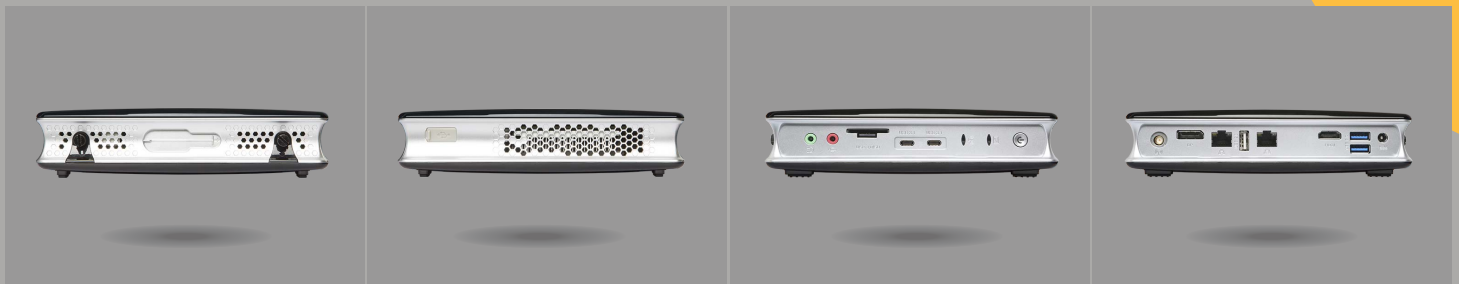

ZBOX

→ SKU: ZBOX-MI546-BE/U/J/AUS

MI546

M
SERIES

Redefining workstation performance and reliability in the most compact of solutions. Incorporating Intel AMT technology to deliver efficiency, effectiveness, protection and productivity for both back and front end usability. With an Intel Skylake Core processor and DDR4 memory, stellar performance and less power utilization combine to make for a green powerhouse offering benefits beyond the workstation experience.

technical specifications

FEATURES

- Intel AMT technology
- Intel Clear Video HD technology
- Intel Quick Sync
- Native 4K support
- Microsoft DirectX 12 compatible
- 802.11ac WiFi & Bluetooth 4.1

SPECIFICATIONS

- HDMI 1.4a (3840x2160 @ 30Hz), HDCP compliant
- DisplayPort 1.2 (3840x2160 @ 60Hz)

AUDIO OUTPUTS

- Loss-less Bitstream (via HDMI)
- Analog Stereo Input / Output

FRONT PORTS

- Microphone input / audio output
- 3-in-1 card reader (SD/SDHC/SDXC)
- USB 3.0 port Combo
- 2 x USB 3.1 Type-C
- Hard drive LED
- WiFi LED
- Power button

MINI PC DIMENSIONS

- Length: 188mm (7.4in)
- Width: 188mm (7.4in)
- Height: 44mm (1.73in)

BOX DIMENSIONS

- Length: 330mm (12.99in)
- Width: 325mm (12.80in)
- Height: 83mm (3.27in)

INSIDE THE BOX

- ZOTAC ZBOX MI546
- Power brick & cable
- VESA monitor mount (w/ 4 screws)
- WiFi antenna
- USB flash drive with OS drivers
- Driver disc
- Stand
- User Manual
- Quick Start Guide