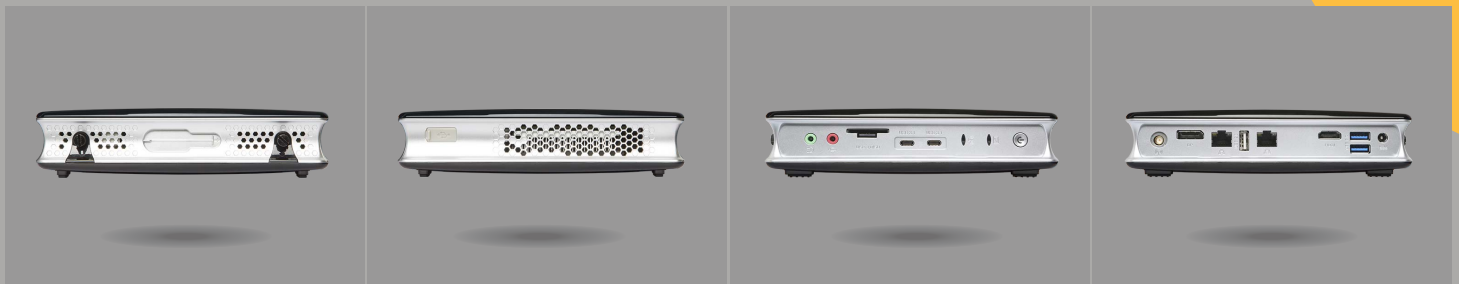

ZBOX

→ SKU: ZBOX-MI546-P-BE/U/J

MI546 PLUS

M
SERIES

Redefining workstation performance and reliability in the most compact of solutions. Incorporating Intel AMT technology to deliver efficiency, effectiveness, protection and productivity for both back and front end usability. With an Intel Skylake Core processor and DDR4 memory, stellar performance and less power utilization combine to make for a green powerhouse offering benefits beyond the workstation experience.

technical specifications

FEATURES

- Intel AMT technology
- Intel Clear Video HD technology
- Intel Quick Sync Video
- 4K support
- Microsoft DirectX 12 compatible
- 802.11ac WiFi & Bluetooth 4.1

SPECIFICATIONS

DISPLAY OUTPUTS

- HDMI 1.4a (3840x2160 @ 30Hz), HDCP compliant
- DisplayPort 1.2 (3840x2160 @ 60Hz)

AUDIO OUTPUTS

- Loss-less Bitstream (via HDMI)
- Analog Stereo Input / Output

FRONT PORTS

- Microphone input / audio output
- 3-in-1 card reader (SD/SDHC/SDXC)
USB 3.0 port Combo
- 2 x USB 3.1 Type-C
- Hard drive LED
- WiFi LED
- Power button