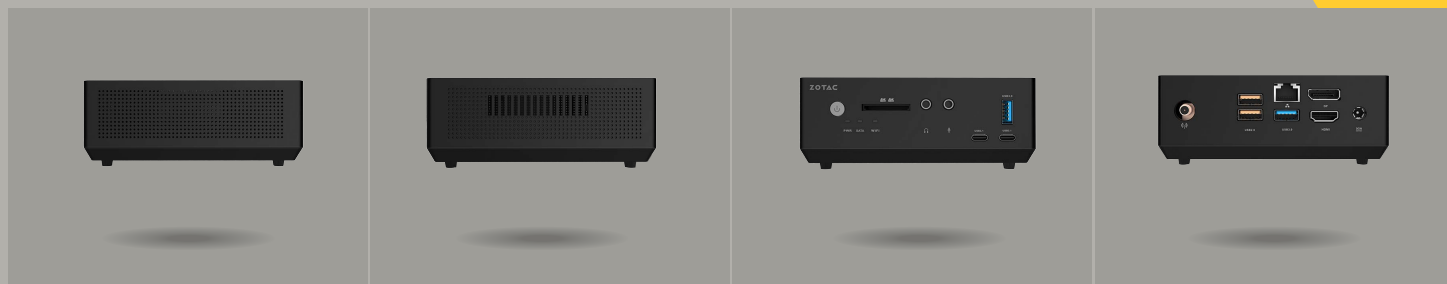

ZBOX

→ SKU: ZBOX-MI523NANO-BE/J/U/AUS

MI523 nano

M
SERIES

Redefining workstation performance and reliability in the most compact of solutions - the ZBOX nano. Equipped with an Intel 6th Generation Skylake Core i3 processor, this solution is the answer to everyday work and entertainment needs. Whether it is number crunching or ultra HD video, this unit has the muscles. Combined with robust connectivity potential, this is a green powerhouse that provides an amazing desktop experience in the smallest form factor with an award winning design.

technical specifications

FEATURES

- Intel Clear Video HD technology
- Intel Quick Sync Video technology
- Native 4K output
- Microsoft DirectX 12 compatible
- 802.11ac WiFi & Bluetooth 4.0

SPECIFICATIONS

AUDIO OUTPUTS

- Digital 8 Channel Loss-less Bitstream (via HDMI)
- Analog Stereo In / Out

FRONT PORTS

- Power Button
- 3-in-1 card reader (SD/SDHC/SDXC)
- 1 x USB 3.0, 2 x USB 3.1 Type-C
- WiFi LED
- Hard drive LED
- Power button

BOX DIMENSIONS

- Length: 235mm (9.25in)
- Width: 235mm (9.25in)
- Height: 88mm (3.46in)

INSIDE THE BOX

- ZOTAC ZBOX MI523 nano
- Power adapter and cable
- VESA monitor mount (w/4 screws)
- WiFi antenna
- USB Flash Drive with OS drivers
- Support DVD
- User Manual
- Quick Guide