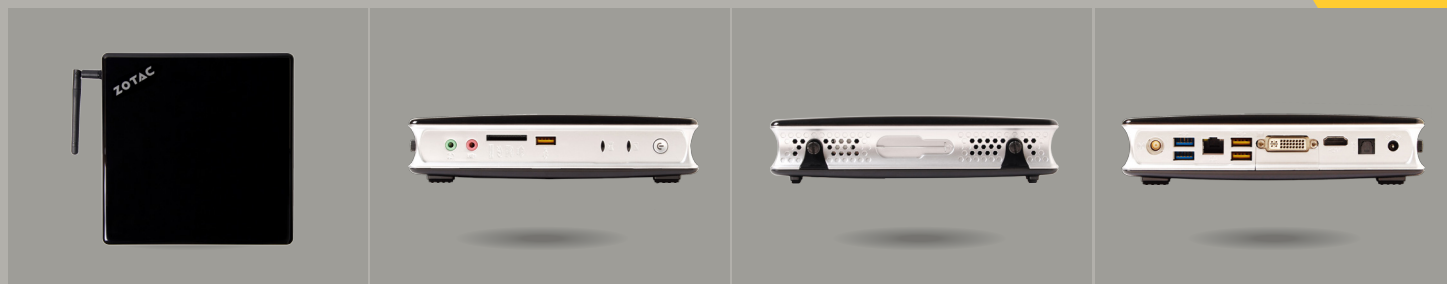

ZBOX

→ SKU: ZBOX-MA323-P-BE/U/J

MA323 PLUS

The ZOTAC ZBOX MA323 series strikes the perfect balance between size and power, capable of electrifying your PC experience while minimizing carbon footprint. Utilizing the efficient AMD Beema APU, both the processing power of a quad-core CPU and the blazing speed of a discreet AMD Radeon graphics are contained in one energy efficient module.

Equipped with the AMD E2 quad-core processor, the ZOTAC ZBOX MA323 series rivals large form computing while using much less space. This PLUS unit also comes with 4GB memory and 500GB storage pre-installed. Combined with a range of connectivity options including 802.11ac WiFi, this ZBOX mini-PC livens up the daily life with snappy responses and smooth HD playback capabilities.

AUDIO OUTPUTS

- Loss-less Bitstream via HDMI
- Digital S/PDIF (optical)
- Analog output

FRONT PORTS

- Microphone input
- 6-in-1 card reader (SD/SDHC/MMC/MS/MS Pro/xD)
- 1 x USB 2.0 port
- WiFi LED
- Hard drive LED
- Power button

MINI-PC DIMENSIONS

- Length: 188mm (7.4in)
- Width: 188mm (7.4in)
- Height: 44mm (1.73in)

BOX DIMENSIONS

- Length: 337mm (13.26in)
- Width: 245mm (9.64in)
- Height: 77mm (2.91in)

INSIDE THE BOX

- ZOTAC ZBOX MA323 PLUS
- Power brick & cable
- VESA monitor mount (w/4 screws)
- 1 Wi-Fi antenna
- Mini Optical S/PDIF adapter
- DVI-to-VGA Adapter
- Stand