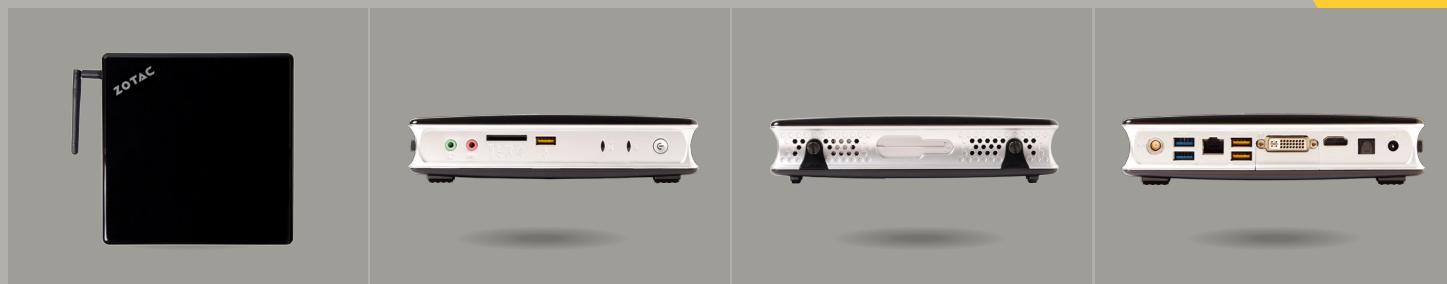

ZBOX

→ SKU: ZBOX-MA323-BE/J/U/AUS

MA323

The ZOTAC ZBOX MA323 series strikes the perfect balance between size and power, capable of electrifying your PC experience while minimizing carbon footprint. Utilizing the efficient AMD Beema APU, both the processing power of a quad-core CPU and the blazing speed of a discreet AMD Radeon graphics are contained in one energy efficient module.

Equipped with the AMD E2 quad-core processor, the ZOTAC ZBOX MA323 series rivals large form computing while using much less space. The unit also employs an easily upgradable design to allow user customization of memory and storage. Combined with a range of connectivity options including 802.11ac WiFi, this ZBOX mini-PC livens up the daily life with snappy responses and smooth HD playback capabilities.

AUDIO OUTPUTS

- Loss-less Bitstream via HDMI
- Digital S/PDIF (optical)
- Analog output

FRONT PORTS

- Microphone input
- 6-in-1 card reader (SD/SDHC/MMC/MS/MS Pro/xD)
- 1 x USB 2.0 port
- WiFi LED
- Hard drive LED
- Power button

MINI-PC DIMENSIONS

- Length: 188mm (7.4in)
- Width: 188mm (7.4in)
- Height: 44mm (1.73in)

BOX DIMENSIONS

- Length: 337mm (13.26in)
- Width: 245mm (9.64in)
- Height: 74mm (2.91in)

INSIDE THE BOX

- ZOTAC ZBOX MA323
- Power brick & cable
- VESA monitor mount (w/4 screws)
- 1 Wi-Fi antenna
- Mini Optical S/PDIF adapter
- DVI-to-VGA Adapter
- Stand