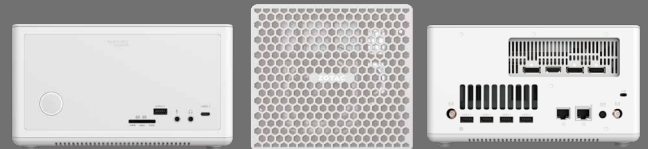

# Inspire Studio SCF72060S with Windows 10 Pro

**SKU: ZT-SCF72060S-BE/BE1/J/U/K/AUS-W2C/W3C**

Expand your creative workflows with the compact-sized, creator focused Inspire Studio SCF72060S. Equipped with an 8-core Intel® Core™ i7 processor and a ZOTAC GAMING GeForce® RTX 2060 SUPER™ desktop graphics card featuring dedicated ray-tracing cores and support for GPU acceleration, speed up your workflow and shorten wait times in today's most-used creative applications.

#### FRONT PORTS

- Power button
- 3-in-1 card reader (SD/SDHC/SDXC)
- Microphone input
- USB 3.1 port, USB 3.1 Type-C port
- Power LED, Wi-Fi LED and Hard Drive LED

#### MINI PC DIMENSIONS

- Length: 225mm (8.86in)
- Width: 203mm (7.99in)
- Height: 128mm (5.04in)