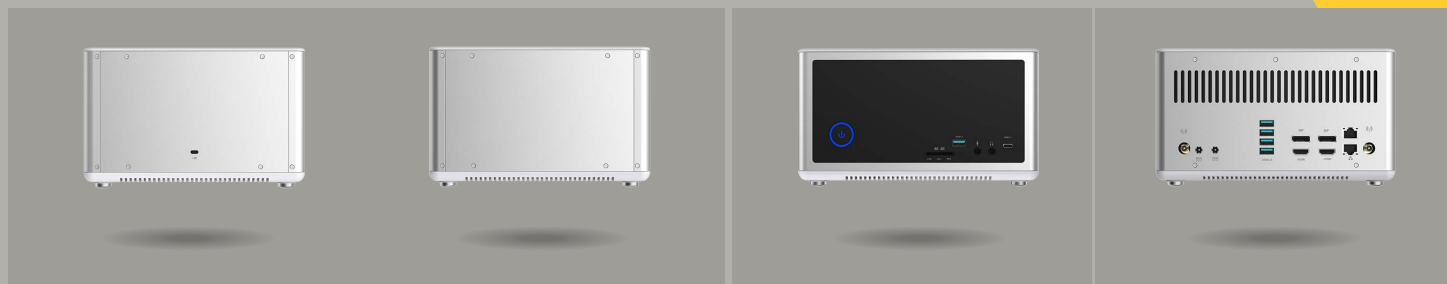

ZBOX

→ SKU: ZBOX-EN980-BE-W3B

MAGNUS EN980 WINDOWS

The world's first VR Mini PC has arrived. ZOTAC MAGNUS ascends gaming to the Virtual Reality with an Intel 6th Generation Skylake Core i5 processor and NVIDIA GeForce® GTX 980 graphics. Designed for enthusiasts, MAGNUS delivers staggering performance with endurance for the best gaming experience in small form factor. The specially designed water cooling system keeps the machine cool even when the action is red hot, so the machine is ready for intense gaming whenever you are.

SPECIFICATIONS

- NVIDIA GeForce® GTX 980
- 2048 Cores / 4GB GDDR5 memory / 256-bit
- Intel Skylake Core i5-6400 (quad-core 2.7 GHz, up to 3.3 GHz)

HARD DRIVE & MEMORY

- 120GB M.2 SATA SSD pre-installed
- 1TB 2.5-inch HDD pre-installed
- 8GB DDR3L-1600 SODIMM memory pre-installed (one slot available, up to 16GB)

DISPLAY OUTPUTS

- 2 x HDMI 2.0, 2 x DisplayPort 1.2
- HDCP compliant

AUDIO OUTPUTS

- Loss-less Bitstream via HDMI
- Analog output

FRONT PORTS

- Analog Input / Output
- 3-in-1 card reader (SD/SDHC/SDXC UHS II)
- 1 x USB 3.1, 1 x USB 3.1 Type-C
- WiFi LED
- Hard drive LED
- Power LED
- Power button

- Length: 225mm (8.86in)
- Width: 203mm (7.99in)
- Height: 128mm (5.03in)

BOX DIMENSIONS

- Length: 290mm (11.41in)
- Width: 290mm (11.41in)
- Height: 238mm (9.37in)

INSIDE THE BOX

- ZOTAC ZBOX MAGNUS EN980 with Windows 10
- 2 x Power brick & cable
- 2 x WiFi antenna
- USB flash drive with O/S driver
- Driver disk
- Quick Start Guide
- User Manual
- O/S Recovery DVD