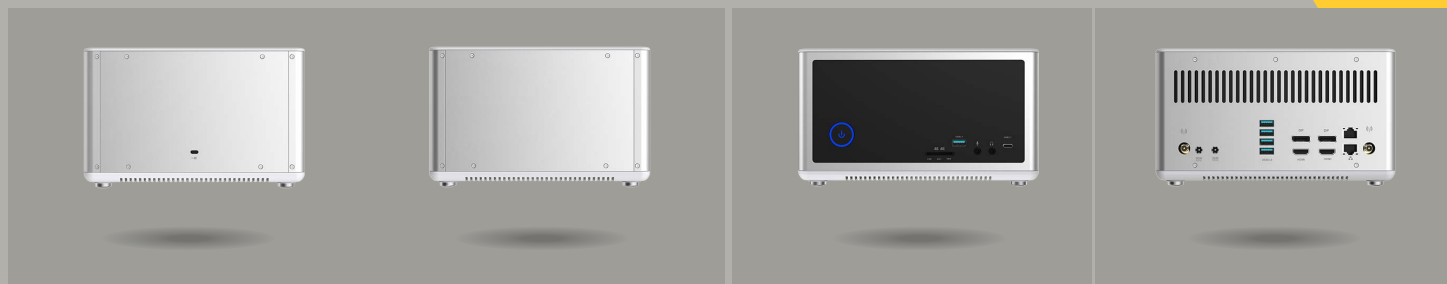

ZBOX

SKU: ZBOX-EN980-BE/J/U-W2B

MAGNUS EN980 WINDOWS

SERIES

The world's first VR Mini PC has arrived. ZOTAC MAGNUS ascends gaming to the Virtual Reality with an Intel 6th Generation Skylake Core i5 processor and NVIDIA GeForce® GTX 980 graphics. Designed for enthusiasts, MAGNUS delivers staggering performance with endurance for the best gaming experience in small form factor. The specially designed water cooling system keeps the machine cool even when the action is red hot, so the machine is ready for intense gaming whenever you are.

SPECIFICATIONS

- NVIDIA GeForce® GTX 980
- 2048 Cores / 4GB GDDR5 memory / 256-bit
- Intel Skylake Core i5-6400 (quad-core 2.7 GHz, up to 3.3 GHz)

HARD DRIVE & MEMORY

- 120GB M.2 SATA SSD pre-installed
- 1TB 2.5-inch HDD pre-installed
- 8GB DDR3L-1600 SODIMM memory pre-installed (one slot available, up to 16GB)

DISPLAY OUTPUTS

- 2 x HDMI 2.0, 2 x DisplayPort 1.2
- HDCP compliant

AUDIO OUTPUTS

- Loss-less Bitstream via HDMI
- Analog output

FRONT PORTS

- Analog Input / Output
- 3-in-1 card reader (SD/SDHC/SDXC UHS II)
- 1 x USB 3.1, 1 x USB 3.1 Type-C
- WiFi LED
- Hard drive LED
- Power LED
- Power button

- Length: 225mm (8.86in)
- Width: 203mm (7.99in)
- Height: 128mm (5.03in)

BOX DIMENSIONS

- Length: 290mm (11.41in)
- Width: 290mm (11.41in)
- Height: 238mm (9.37in)

INSIDE THE BOX

- ZOTAC ZBOX MAGNUS EN980 with Windows 10
- 2 x Power brick & cable
- 2 x WiFi antenna
- USB flash drive with O/S driver
- Driver disk
- Quick Start Guide
- User Manual
- O/S Recovery DVD