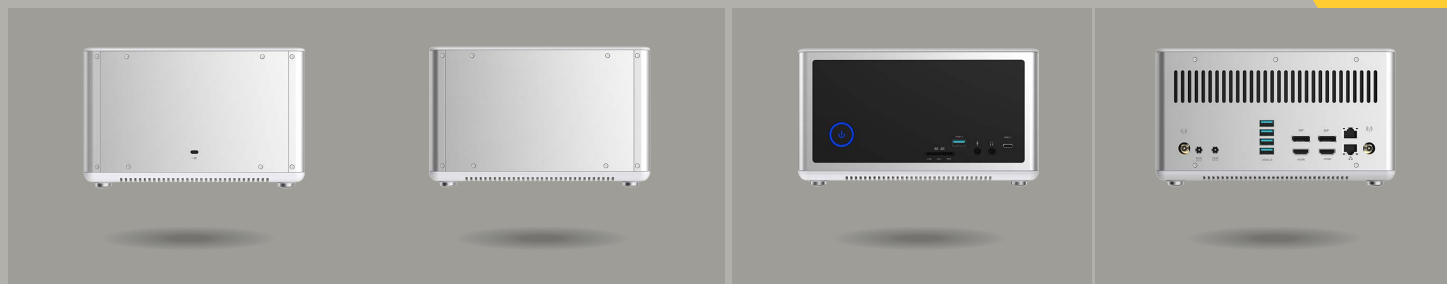

## ZBOX

→ SKU: ZBOX-EN980-P-BE/J/U

### MAGNUS EN980 PLUS

**E**  
SERIES

The world's first VR Mini PC has arrived. ZOTAC MAGNUS ascends gaming to the Virtual Reality with an Intel 6th Generation Skylake Core i5 processor and NVIDIA GeForce® GTX 980 graphics. Designed for enthusiasts, MAGNUS delivers staggering performance with endurance for the best gaming experience in small form factor. The specially designed water cooling system keeps the machine cool even when the action is red hot, so the machine is ready for intense gaming whenever you are.

### FRONT PORTS

- Analog Input / Output
- 3-in-1 card reader (SD/SDHC/SDXC UHS II)
- 1 x USB 3.1, 1 x USB 3.1 Type-C
- WiFi LED
- Hard drive LED
- Power LED
- Power button

### BOX DIMENSIONS

- Length: 290mm (11.41in)
- Width: 290mm (11.41in)
- Height: 238mm (9.37in)