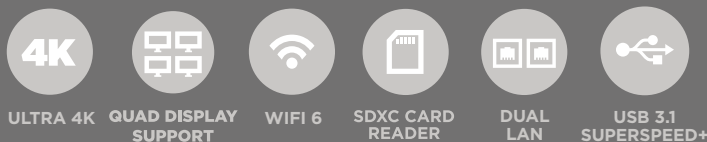

ZBOX MAGNUS EC72070S with Windows 10 Home

SKU: ZBOX-EC72070S-BE/BE1/J/U/K/AUS-W2B/W3B

MAGNUS EC72070S is the ultimate Mini Creator PC built for hardware enthusiasts. Empowered by a 9th Gen Intel Core™ processor, ZOTAC GAMING GeForce® RTX SUPER™ graphics card and premium connectivity, MAGNUS has been re-engineered to give powerful performance for creators and prosumers. Handle demanding creative workloads, boost your productivity, enjoy native 4K display output or superior Full HD visual fidelity in the most compact form factor.

TECHNICAL SPECIFICATIONS

AIR COOLED

FEATURES

- Real-time Ray Tracing
- NVIDIA® Ansel
- NVIDIA® G-SYNC® compatible
- Creator Ready / 4K Ready / Gaming Ready / VR Ready
- Microsoft DirectX 12
- Killer Wi-Fi 6 & Bluetooth 5
- Intel® Optane™ memory ready

SPECIFICATIONS

- Intel® Core™ i7-9750H processor (six-core 2.6 GHz, up to 4.5 GHz)
- ZOTAC GAMING GeForce RTX 2070 SUPER (8GB GDDR6 256-bit)

AUDIO OUTPUTS

- Onboard 8 Channel Digital Audio via HDMI
- Analog stereo output

MINI PC DIMENSIONS

- Length: 225mm (8.86in)
- Width: 203mm (7.99in)
- Height: 128mm (5.04in)

BOX DIMENSIONS

- Length: 290mm (11.41in)
- Width: 280mm (11.02in)
- Height: 235mm (9.25in)

For more information please visit:
ZOTAC.COM