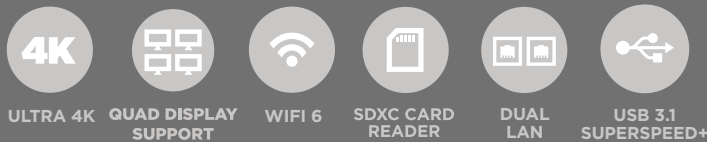

ZBOX MAGNUS EC72070S

SKU: ZBOX-EC72070S-BE/BE1/J/U/K/AUS

MAGNUS EC72070S is the ultimate Mini Creator PC built for hardware enthusiasts. Empowered by a 9th Gen Intel Core™ processor, ZOTAC GAMING GeForce® RTX SUPER™ graphics card and premium connectivity, MAGNUS has been re-engineered to give powerful performance for creators and prosumers. Handle demanding creative workloads, boost your productivity, enjoy native 4K display output or superior Full HD visual fidelity in the most compact form factor.

TECHNICAL SPECIFICATIONS

AIR COOLED

FEATURES

- Real-time Ray Tracing
- NVIDIA® Ansel
- NVIDIA® G-SYNC® compatible
- Creator Ready / 4K Ready / Gaming Ready / VR Ready
- Microsoft DirectX 12
- Killer Wi-Fi 6 & Bluetooth 5
- Intel® Optane™ memory ready

SPECIFICATIONS

- Intel® Core™ i7-9750H processor (six-core 2.6 GHz, up to 4.5 GHz)
- ZOTAC GAMING GeForce RTX 2070 SUPER (8GB GDDR6 256-bit)

AUDIO OUTPUTS

- Onboard 8 Channel Digital Audio via HDMI
- Analog stereo output

- Power Connector
- 4 x USB 3.1 ports
- 1 x 10/100/1000 Ethernet, 1 x Killer 2.5Gbps Ethernet
- 2 x Wi-Fi antenna connectors

DISPLAY OUTPUTS

- HDMI 2.0b (3840x2160 @ 60Hz)
- 3 x DisplayPort 1.4 (4096x2160 @ 60Hz)