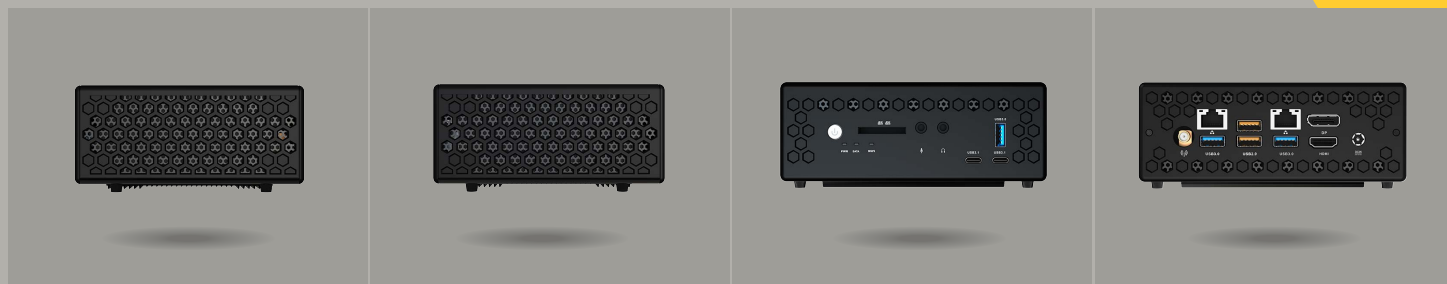

ZBOX

→ SKU: ZBOX-CI545NANO-BE/J/U/AUS

CI545 nano

Redefining workstation performance and reliability in the most compact of solutions - the ZBOX nano. Incorporating Intel AMT technology to deliver efficiency, effectiveness, protection and productivity for both back and front end usability. The enhanced thermal system allows greater performance output without compromising the silence of the ZBOX. With an Intel Skylake Core i5 processor combined with blazing connectivity potential, a silent powerhouse that provides stellar workstation performance experience awaits.

SPECIFICATIONS

- Intel HD Graphics 520
- Intel Core i5-6300U Processor (dual-core 2.4 GHz, up to 3.0 GHz)

HARD DRIVE & MEMORY

- 1 x 2.5-inch SATA 6.0 Gbps HDD/SSD
- 2 x 204-pin DDR3L-1600 SO-DIMM (up to 16GB)

DISPLAY OUTPUTS

- HDMI 1.4a (4096x2160 @ 24Hz), HDCP compliant
- DisplayPort 1.2 (3840x2160 @ 60Hz)

AUDIO OUTPUTS

- Digital 8 Channel Loss-less Bitstream (via HDMI)
- Analog Stereo In / Out

FRONT PORTS

- Power Button
- 3-in-1 card reader (SD/SDHC/SDXC)
- 1 x USB 3.0, 2 x USB 3.1 Type-C
- WiFi LED
- Hard drive LED
- Power button

BOX DIMENSIONS

- Length: 235mm (9.25in)
- Width: 235mm (9.25in)
- Height: 88mm (3.46in)

INSIDE THE BOX

- ZOTAC ZBOX CI545 nano
- Power adapter and cable
- VESA monitor mount (w/4 screws)
- WiFi antenna
- USB Flash Drive with OS drivers
- Support DVD
- User Manual
- Quick Guide