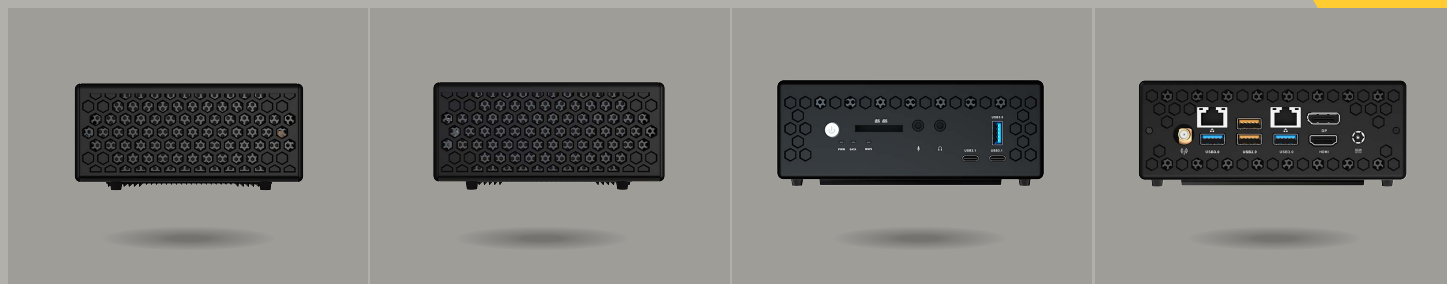

ZBOX

→ SKU: ZBOX-CI545NANO-P-BE/J/U

CI545 nano PLUS

Redefining workstation performance and reliability in the most compact of solutions - the ZBOX nano. Incorporating Intel AMT technology to deliver efficiency, effectiveness, protection and productivity for both back and front end usability. The enhanced thermal system allows greater performance output without compromising the silence of the ZBOX. With an Intel Skylake Core i5 processor combined with blazing connectivity potential, a silent powerhouse that provides stellar workstation performance experience awaits.

SPECIFICATIONS

- Intel HD Graphics 520
- Intel Core i5-6300U Processor (dual-core 2.4 GHz, up to 3.0 GHz)

HARD DRIVE & MEMORY

- 120GB 2.5-inch SATA SSD pre-installed
- 4GB DDR3L-1600 SO-DIMM memory pre-installed (one slot available, up to 16GB)

DISPLAY OUTPUTS

- HDMI 1.4a (4096x2160 @ 24Hz), HDCP compliant
- DisplayPort 1.2 (3840x2160 @ 60Hz)

AUDIO OUTPUTS

- Digital 8 Channel Loss-less Bitstream (via HDMI)
- Analog Stereo In / Out

FRONT PORTS

- Power Button
- 3-in-1 card reader (SD/SDHC/SDXC)
- 1 x USB 3.0, 2 x USB 3.1 Type-C
- Hard drive LED
- Power button

BOX DIMENSIONS

- Length: 235mm (9.25in)
- Width: 235mm (9.25in)
- Height: 88mm (3.46in)

INSIDE THE BOX

- ZOTAC ZBOX CI545 nano PLUS
- Power adapter and cable
- VESA monitor mount (w/4 screws)
- WiFi antenna
- USB Flash Drive with OS drivers
- Support DVD
- User Manual
- Quick Guide