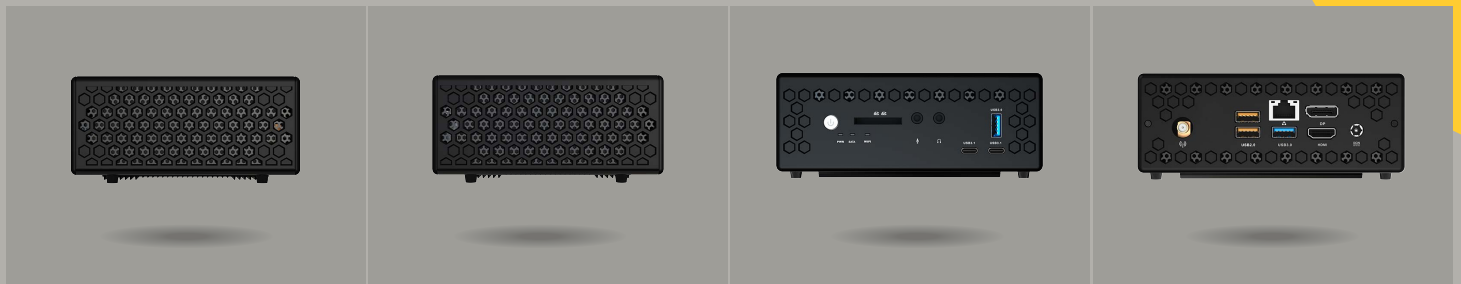

# ZBOX

→ SKU: ZBOX-CI543NANO-P-BE/J/U

CI543 nano PLUS

Redefining workstation performance and reliability in the most compact of solutions - the ZBOX nano. The enhanced passive cooled thermal system allows greater performance output without compromising the silence of the ZBOX. Whether it is number crunching or video playback at 4K, the Intel 6th Generation Skylake Core i5 processor has the muscles. Combined with blazing connectivity potential, this is a silent powerhouse that provides an amazing desktop experience in an ultra compact form factor.

### HARD DRIVE & MEMORY

- 120GB 2.5-inch SATA SSD pre-installed
- 4GB DDR3L-1600 SO-DIMM memory pre-installed (one slot available, up to 16GB)

### FRONT PORTS

- Power Button
- 3-in-1 card reader (SD/SDHC/SDXC)
- 1 x USB 3.0, 2 x USB 3.1 Type-C
- WiFi LED
- Hard drive LED
- Power button

### REAR PORTS

- WiFi antenna connector
- 2 x USB 2.0
- 1 x USB 3.0
- 1 x 10/100/1000 Ethernet (RJ45)
- Power connector