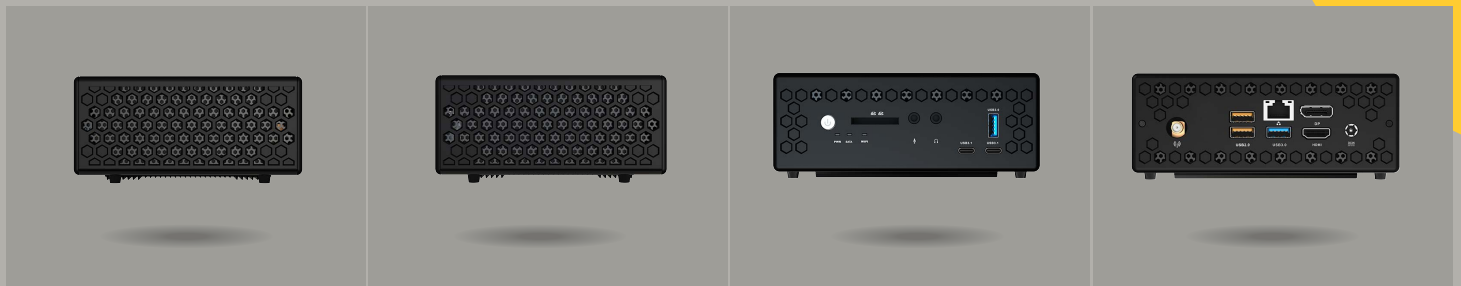

# ZBOX

→ SKU: ZBOX-CI523NANO-BE/J/U/AUS

CI523 nano

Redefining workstation performance and reliability in the most compact of solutions - the ZBOX nano. The enhanced passive cooled thermal system allows greater performance output without compromising the silence of the ZBOX. Whether it is number crunching or video playback at 4K, the Intel 6th Generation Skylake Core i3 processor has the muscles. Combined with blazing connectivity potential, this is a silent powerhouse that provides an amazing desktop experience in an ultra compact form factor.

### SPECIFICATIONS

- Intel HD Graphics 520
- Intel Core i3-6100U Processor (dual-core, 2.3 GHz)

### FRONT PORTS

- Power Button
- 3-in-1 card reader (SD/SDHC/SDXC)
- 1 x USB 3.0, 2 x USB 3.1 Type-C
- WiFi LED
- Hard drive LED
- Power button

### REAR PORTS

- WiFi antenna connector
- 2 x USB 2.0
- 1 x USB 3.0
- 1 x 10/100/1000 Ethernet (RJ45)
- Power connector