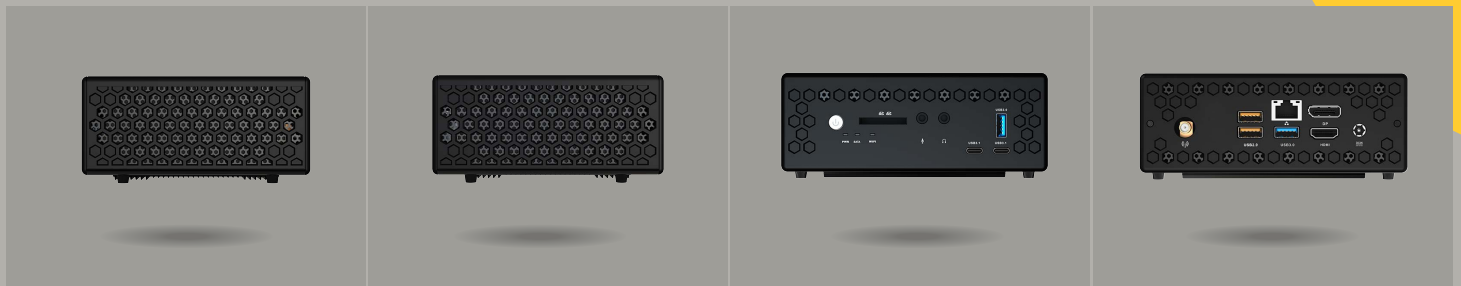

ZBOX

→ SKU: ZBOX-CI523NANO-P-BE/J/U

CI523 nano PLUS

Redefining workstation performance and reliability in the most compact of solutions - the ZBOX nano. The enhanced passive cooled thermal system allows greater performance output without compromising the silence of the ZBOX. Whether it is number crunching or video playback at 4K, the Intel 6th Generation Skylake Core i3 processor has the muscles. Combined with blazing connectivity potential, this is a silent powerhouse that provides an amazing desktop experience in an ultra compact form factor.

- Intel HD Graphics 520
- Intel Core i3-6100U Processor (dual-core, 2.3 GHz)

HARD DRIVE & MEMORY

- 120GB 2.5-inch SATA SSD pre-installed
- 4GB DDR3L-1600 SO-DIMM memory pre-installed (one slot available, up to 16GB)

DISPLAY OUTPUTS

- HDMI 1.4a (4096x2160 @ 24Hz), HDCP compliant
- DisplayPort 1.2 (3840x2160 @ 60Hz)

AUDIO OUTPUTS

- Digital 8 Channel Loss-less Bitstream (via HDMI)
- Analog Stereo In / Out

FRONT PORTS

- Power Button
- 3-in-1 card reader (SD/SDHC/SDXC)
- 1 x USB 3.0, 2 x USB 3.1 Type-C
- WiFi LED
- Hard drive LED
- Power button

BOX DIMENSIONS

- Length: 235mm (9.25in)
- Width: 235mm (9.25in)
- Height: 88mm (3.46in)

INSIDE THE BOX

- ZOTAC ZBOX CI523 nano PLUS
- Power adapter and cable
- VESA monitor mount (w/4 screws)
- WiFi antenna
- USB Flash Drive with OS drivers
- Support DVD
- User Manual
- Quick Guide