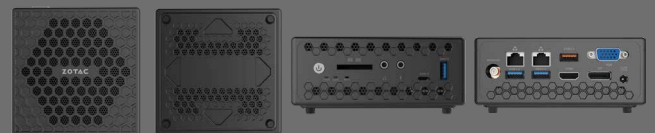

# ZBOX CI329 NANO

## with Windows 10 Home in S Mode

**SKU: ZBOX-CI329NANO-BE/BE1/J/U/K/AUS-W2D/W3D**

Experience the energy-efficiency of the ZOTAC ZBOX CI329 nano Everyday Mini PC. Powered by an energy-sipping quad-core Intel processor, the ZBOX CI329 nano delivers performance to power through everyday tasks such as web browsing, checking e-mail, streaming music or videos, and light productivity related tasks.

#### FRONT PORTS

- Power Button
- 3-in-1 card reader (SD/SDHC/SDXC)
- 1 x USB 3.0 Type-C, 1 x USB 3.0
- WiFi LED
- Hard drive LED
- Power LED