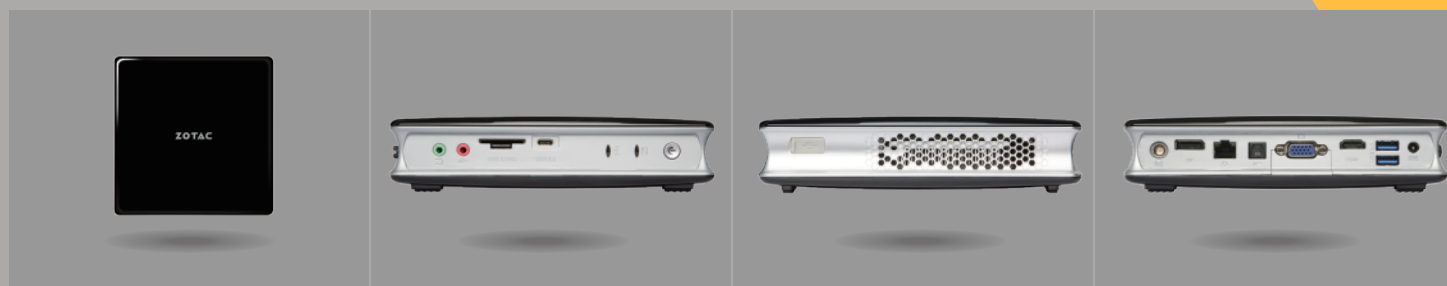

ZBOX

→ SKU: ZBOX-BI325-BE/U/J/K-W2B/W3B/W4B

BI325

B
SERIES

Enjoy a rich multimedia experience with energy efficient ZOTAC ZBOX BI325 mini-PC. Powered by the new Intel Braswell processor that trumps its predecessor with performance and power consumption, this Mini PC is the perfect desktop replacement.

The ZBOX BI325 stands no taller than a coffee maker and no wider than a toaster. It is perfect for daily activities such as web browsing, e-mails, productivity, and smooth HD entertainment.

technical specifications

FRONT PORTS

- Microphone input
- Headphone / mini-SPDIF output
- 3-in-1 card reader (SD/SDHC/SDXC)
- USB 3.0 port
- USB 3.0 type-C port
- WiFi LED
- Hard drive LED
- Power button

TOP PORTS

- 1 x USB 2.0 port