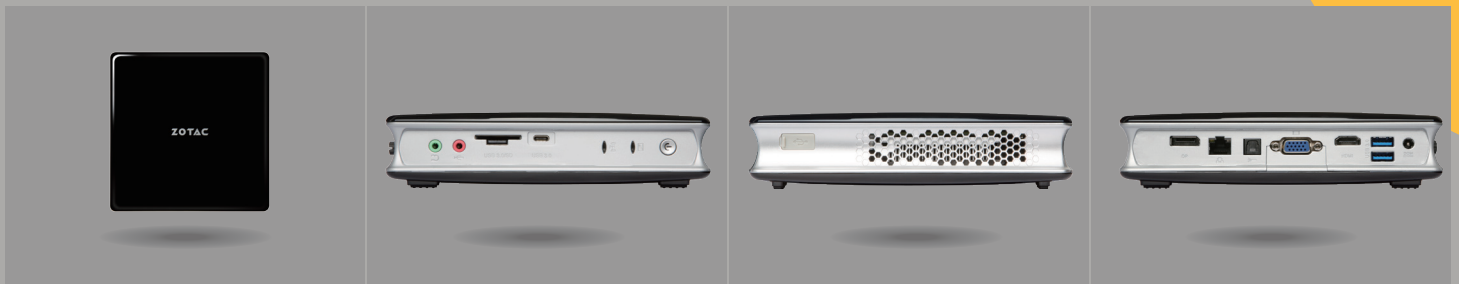

ZBOX

→ SKU: ZBOX-BI324-BE/U/J/K-W2B/W3B/W4B

BI324

B
SERIES

Enjoy a rich multimedia experience with energy efficient ZOTAC ZBOX BI324 mini-PC. Powered by the new Intel Braswell processor that trumps its predecessor with performance and power consumption, this Mini PC is the perfect desktop replacement.

The ZBOX BI324 stands no taller than a coffee maker and no wider than a toaster. It is perfect for daily activities such as web browsing, e-mails, productivity, and smooth HD entertainment.

technical specifications

AUDIO OUTPUTS

- Loss-less Bitstream (LPCM / bitstream via HDMI)
- Combo mini-optical S/PDIF / analog stereo

FRONT PORTS

- Microphone input
- Headphone / mini-SPDIF output
- 3-in-1 card reader (SD/SDHC/SDXC)
- USB 3.0 port
- USB 3.0 type-C port
- Hard drive LED
- Power button

BOX DIMENSIONS

- Length: 260mm (10.24in)
- Width: 210mm (8.27in)
- Height: 100mm (3.94in)

INSIDE THE BOX

- ZOTAC ZBOX BI324 with Windows 10 Home
- Power brick & cable
- Stand
- OS Recovery DVD
- Driver disc