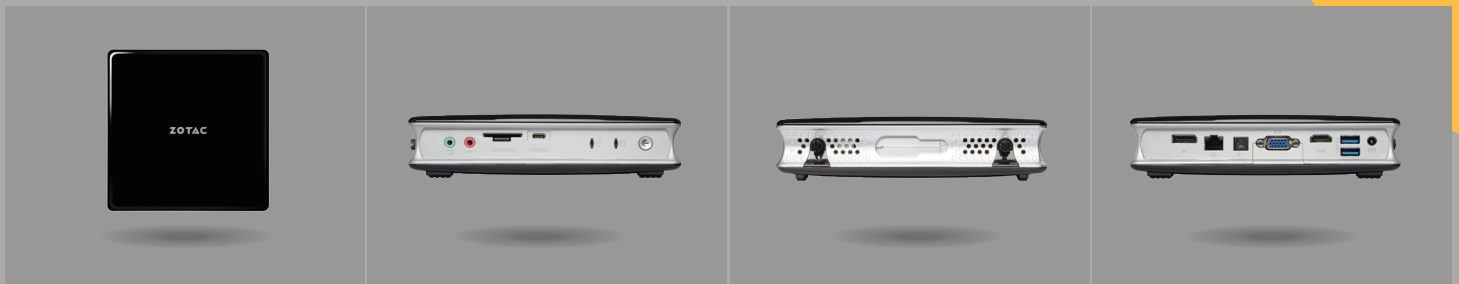

# ZBOX

→ SKU: ZBOX-BI322-B/E/U/J/AUS

**BI322**

**B** BASIC SERIES

Experience the energy-efficient ZOTAC ZBOX BI322 Mini PC. Powered by an energy-sipping dual-core Intel processor, the ZOTAC ZBOX BI322 delivers great user experience for everyday tasks such as web browsing, e-mail and productivity-related tasks.

Intel HD Graphics enhances the ZOTAC ZBOX BI322 with excellent multimedia capabilities for stunning and smooth high definition video playback. Supporting up to 3 displays with integrated Gigabit Ethernet connections, the ZOTAC ZBOX BI322 Mini PC is a must-have daily companion.

### FRONT PORTS

- Microphone input
- 3-in-1 card reader (SD/SDHC/SDXC)
- USB 3.0 port Combo
- 1 x USB 3.0 Type C port
- Hard drive LED
- Power button