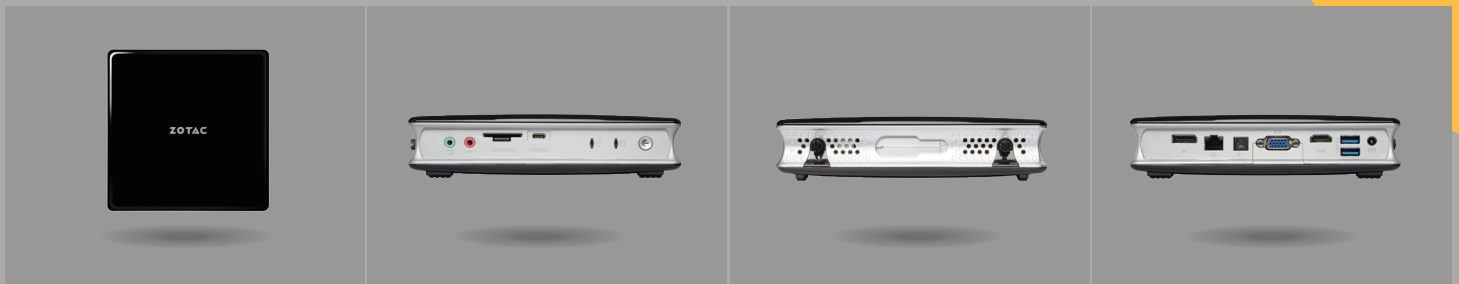

# ZBOX

→ SKU: ZBOX-BI322-BE/U/J/K-W2B/W3B/W4B

**BI322**

**B** BASIC SERIES

Experience the energy-efficient ZOTAC ZBOX BI322 Mini PC. Powered by an energy-sipping dual-core Intel processor, the ZOTAC ZBOX BI322 delivers great user experience for everyday tasks such as web browsing, e-mail and productivity-related tasks.

Intel HD Graphics enhances the ZOTAC ZBOX BI322 with excellent multimedia capabilities for stunning and smooth high definition video playback. Supporting up to 3 displays with integrated Gigabit Ethernet connections, the ZOTAC ZBOX BI322 Mini PC is a must-have daily companion.

### FRONT PORTS

- Microphone input
- 3-in-1 card reader (SD/SDHC/SDXC)
- USB 3.0 port Combo
- 1 x USB 3.0 Type C port
- Hard drive LED
- Power button