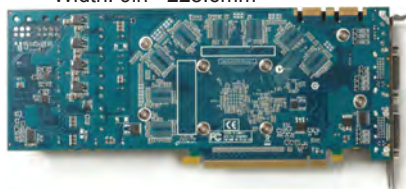

ZOTAC GeForce® GTS250

Part number: ZT-20103-10P

It's Time to Play.

Specifications

- NVIDIA GeForce GTS 250
- 128 Stream Processors
- 1GB GDDR3
- 256-bit memory bus
- Core Clock: 738 MHz
- Shader Clock: 1836 MHz
- Memory clock: 2200 MHz
- PCI Express 2.0 (compatible with 1.1)

Software compatibility

- NVIDIA ForceWare Drivers
- Microsoft DirectX 10
- OpenGL 2.1
- Microsoft Windows XP/Vista

Dimensions

- Height: 4.376in - 111.15mm
- Width: 9in - 228.6mm

Inside the box

- XIII Century game bundle
- DVI to HDMI adapter
- S/PDIF audio input cable
- DVI to VGA adapter
- Dual Molex to 8-pin PCIe power adapter

Prepare for phenomenal visuals and breathtaking performance with the ZOTAC GeForce GTS 250. Powered by a high-speed GeForce GTS 250 graphics processor, the ZOTAC GeForce GTS 250 is ready to take on the latest DirectX 10, OpenGL 2.1, CUDA and PhysX powered 3D games and applications.

High-speed GDDR3 video memory connected to the GTS 250 graphics processor via a wide 256-bit bus empowers the ZOTAC GeForce GTS 250 with high-resolution gaming capabilities for vivid visuals and unprecedented details. NVIDIA CUDA and PureVideo HD technology enables the ZOTAC GeForce GTS 250 to go beyond gaming and enhance video and image editing, and enhance high-definition video playback.