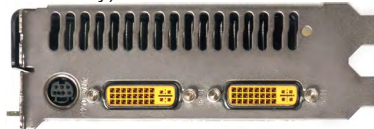

Connectors

- Dual dual-link DVI (Up to 2560x1600)
- HDCP compatible
- HDTV (component video)
- Dual SLI connectors (3-way SLI ready)

HDTV Ready

- ED 480p
- HD 720p
- HD 1080i
- Full HD 1080p

Power Requirements

- 450-watt power supply recommended
- 146-watt max power consumption