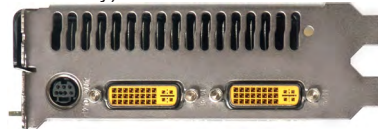

Connectors

- Dual dual-link DVI (Up to 2560x1600)
- HDCP compatible
- HDTV (component video)
- Dual SLI connectors (3-way SLI ready)

HDTV Ready

- ED 480p
- HD 720p
- HD 1080i
- Full HD 1080p

Power Requirements

- 450-watt power supply recommended
- 146-watt max power consumption