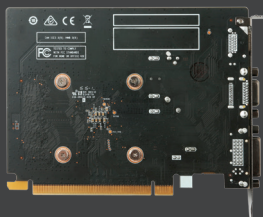

→ GRAPHICS CARD / CARTE GRAPHIQUE / GRAFIKKARTE / TARJETA GRAFICA / ВИДЕОКАРТА

GEFORCE® GT 710

Experience a faster PC with ZOTAC GeForce® GT 710 graphics. Delivering superior performance over integrated graphics, you will get more oomph from your PC. The blend of performance and efficiency makes this the reliable solution for video and photo editing while completely silent. Bring your multimedia experience to life with the ZOTAC GeForce® GT 710 and accelerate your PC performance today.

SKU: ZT-71305-10L

EAN: 4895173610042

UPC: 816264016776

TECHNICAL SPECIFICATIONS

FEATURES

- NVIDIA® PureVideo™ HD technology
- NVIDIA® FXAA™ technology
- NVIDIA® PhysX® technology
- NVIDIA® CUDA® technology
- NVIDIA® Adaptive Vertical Sync technology

SPECIFICATIONS

- NVIDIA® GeForce® GT 710 GPU
- 192 CUDA® cores
- 2GB DDR3 memory
- 64-bit memory bus
- Engine clock: 954 MHz
- Memory clock: 1600 MHz
- PCI Express 2.0

CONNECTIONS

- 1 x Dual-link DVI (2560x1600 @ 60 Hz)
- 1 x HDMI (4k @ 30 Hz)
- 1 x VGA (2048x1536 @ 60 Hz)
- Triple display capable

DIMENSIONS

- Length: 144.78mm (5.7in)
- Height: 111.15mm (4.376in)
- Width: Single slot
- Box
 - Height: 260mm (10.24in)
 - Width: 160mm (6.3in)
 - Depth: 58mm (2.28in)

INSIDE THE BOX

- ZOTAC GeForce® GT 710 2GB DDR3
- User Manual
- Driver disc