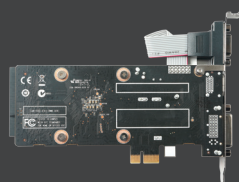

→ GRAPHICS CARD / CARTE GRAPHIQUE / GRAFIKKARTE / TARJETA GRAFICA / ВИДЕОКАРТА

GEFORCE® GT 710 ZONE EDITION

Experience a faster PC with ZOTAC GeForce® GT 710 graphics. Delivering superior performance over integrated graphics, you will get more oomph from your PC. The blend of performance and efficiency makes this the reliable solution for video and photo editing while completely silent. Bring your multimedia experience to life with the ZOTAC GeForce® GT 710 and accelerate your PC performance today.

SKU: ZT-71304-20L

EAN: 4895173609121

UPC: 816264016400

TECHNICAL SPECIFICATIONS

FEATURES

- NVIDIA® PureVideo™ HD technology
- NVIDIA® FXAA™ technology
- NVIDIA® PhysX® technology
- NVIDIA® CUDA® technology
- NVIDIA® Adaptive Vertical Sync technology
- Fanless cooling

SPECIFICATIONS

- NVIDIA® GeForce® GT 710 GPU
- 192 CUDA® cores
- 1GB DDR3 memory
- 64-bit memory bus
- Engine clock: 954 MHz
- Memory clock: 1600 MHz
- PCI Express x 1

CONNECTIONS

- 1 x Dual-link DVI (2560x1600 @ 60 Hz)
- 1 x HDMI (4k @ 30 Hz)
- 1 x VGA (2048x1536 @ 60 Hz)
- Triple display capable

DIMENSIONS

- Length: 146.05mm (5.75in)
- Height: 111.15mm (4.376in)
- Width: Single slot
- Box
 - Height: 260mm (10.24in)
 - Width: 160mm (6.3in)
 - Depth: 58mm (2.28in)

INSIDE THE BOX

- ZOTAC GeForce® GT 710 PCIe x 1 Zone Edition 1GB
- User Manual
- Driver disc
- 2 x Low profile I/O brackets