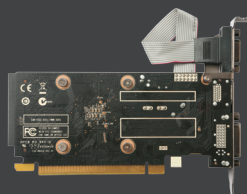

→ GRAPHICS CARD / CARTE GRAPHIQUE / GRAFIKKARTE / TARJETA GRAFICA / ВИДЕОКАРТА

GEFORCE® GT 710 ZONE EDITION

Experience a faster PC with ZOTAC GeForce® GT 710 graphics. Delivering superior performance over integrated graphics, you will get more oomph from your PC. The blend of performance and efficiency makes this the reliable solution for video and photo editing while completely silent. Bring your multimedia experience to life with the ZOTAC GeForce® GT 710 and accelerate your PC performance today.

SKU: ZT-71301-20L

EAN: 4895173608872

UPC: 816264016288

TECHNICAL SPECIFICATIONS

FEATURES

- NVIDIA® PureVideo™ HD technology
- NVIDIA® FXAA™ technology
- NVIDIA® PhysX® technology
- NVIDIA® CUDA® technology
- NVIDIA® Adaptive Vertical Sync technology
- Fanless cooling

SPECIFICATIONS

- NVIDIA® GeForce® GT 710 GPU
- 192 CUDA® cores
- 1GB DDR3 memory
- 64-bit memory bus
- Engine clock: 954 MHz
- Memory clock: 1600 MHz
- PCI Express 2.0

CONNECTIONS

- 1 x Dual-link DVI (2560x1600 @ 60 Hz)
- 1 x HDMI (4k @ 30 Hz)
- 1 x VGA (2048x1536 @ 60 Hz)
- Triple display capable

DIMENSIONS

- Length: 146.05mm (5.75in)
- Height: 111.15mm (4.37in)
- Width: Single slot
- Box
 - Height: 260mm (10.24in)
 - Width: 160mm (6.3in)
 - Depth: 58mm (2.28in)

INSIDE THE BOX

- ZOTAC GeForce® GT 710 1GB
- User Manual
- Driver disc
- 2 x Low profile I/O brackets