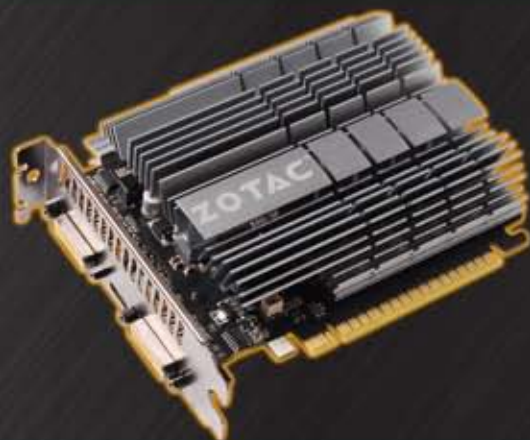

# GEFORCE® GT 630

## ZONE® EDITION

GRAPHICS CARD

CARTE GRAPHIQUE

GRAFIKKARTE

TARJETA GRAFICA

Enjoy quiet computing bliss and high-definition video playback capabilities with the ZOTAC GeForce® GT 630 ZONE Edition. The passive-cooled ZOTAC GeForce® GT 630 ZONE Edition features hardware Blu-ray decode capabilities paired with an HDMI 1.4 output for stunning Blu-ray 3D playback when connected to the latest 3D televisions and monitors.

High-definition audio bitstreaming support enables the ZOTAC GeForce® GT 630 ZONE Edition to send raw Dolby® TrueHD™ and DTS-HD™ Master Audio tracks to home theater receivers for audiophile-class sound quality. Microsoft® DirectX® 11 with hardware tessellation technologies equips the ZOTAC GeForce® GT 630 ZONE Edition with phenomenal 3D capabilities.