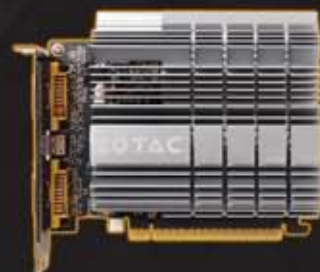

Adaptive V-Sync

PhysX®
by NVIDIA