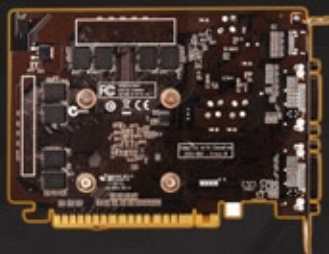

GEFORCE® GT 620

SYNERGY
EDITION

GRAPHICS CARD

CARTE GRAPHIQUE

GRAFIKKARTE

TARJETA GRAFICA

Get a taste of Microsoft® DirectX® 11 and hardware tessellation technologies with the class-leading ZOTAC GeForce® GT 620 graphics card. The ZOTAC GeForce® GT 620 delivers an outstanding visual computing experience with perfect high-definition video playback capabilities.

Hardware Blu-ray decoding capabilities enable flawless Blu-ray 3D playback while Dolby® TrueHD™ and DTS-HD™ Master Audio bitstreaming enables bit-perfect audio output for the ultimate audio and visual experience with the ZOTAC GeForce® GT 620 graphics card. HDMI 1.4 support ensures the ZOTAC GeForce® GT 620 is compatible with the latest generation of 3DTV displays.

HDTV READY

- ED 480p
- HD 720p
- HD 1080i
- Full HD 1080p

SOFTWARE COMPATIBILITY

- NVIDIA® GeForce® driver
- Microsoft® DirectX® 11
- OpenGL® 4.2
- Microsoft® Windows® XP/Vista/7 x86/x64

DIMENSIONS

- Height: 111.15mm [4.376in]
- Width: 152.40mm [6in]
- Box
 - Height: 260mm [10.236in]
 - Width: 165mm [6.496in]
 - Depth: 56mm [2.205in]

INSIDE THE BOX

- ZOTAC GeForce® GT 620
- TrackMania 2 Canyon 3-Day Game Pass
- DVI-to-VGA adapter
- User manual
- Driver disc

Adaptive V-Sync

PhysX®
by NVIDIA