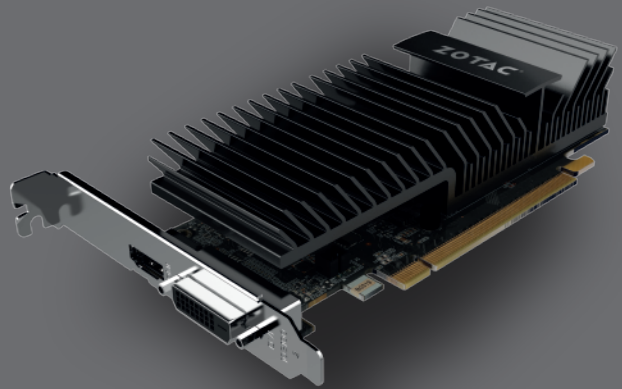

ZOTAC GeForce® GT 1030 Zone Edition

SKU: ZT-P10300F-20H

Experience a faster PC and accelerate performance with the ZOTAC GeForce® GT 1030 graphics card. Delivering superior performance over integrated graphics, get more oomph from your PC. The blend of performance and efficiency make for great video experiences and photo editing.

TECHNICAL SPECIFICATIONS

EAN: 4895173614453

UPC: 816264018336

FEATURES

- NVIDIA Pascal™ Architecture
- NVIDIA GameWorks™
- GeForce Experience™
- Game Ready Drivers
- NVIDIA GPU Boost™ 3.0
- Vulkan API
- Low-profile ready
- Passive Cooling

POWER REQUIREMENTS

- 300-watt power supply recommended
- 30-watt max power consumption

INSIDE THE BOX

- ZOTAC GeForce® GT 1030
- Quick Install Guide
- Driver Disk
- Low-profile bracket

DIMENSIONS

- Length: 182mm (7.17in)
 - Height: 111.15mm (4.38in)
 - Width: 2 slot - 34mm (1.34in)
- Box
- Height: 254mm (10in)
 - Width: 163mm (6.41in)
 - Depth: 56mm (2.20in)

SPECIFICATIONS

- NVIDIA® GeForce® GT 1030 GPU
- 384 CUDA cores
- 2GB GDDR5 memory
- 64-bit memory bus
- Engine clock (base): 1227 MHz
(boost): 1468 MHz
- Memory clock: 6.0 GHz
- PCI Express 3.0

For more information please visit:
ZOTAC.COM