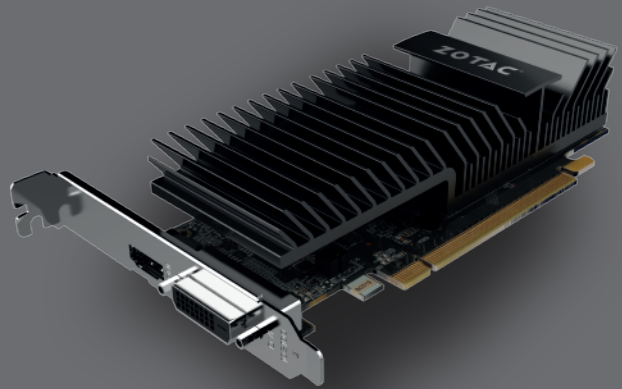

ZOTAC GeForce® GT 1030 Zone Edition

SKU: ZT-P10300B-20L

Experience a faster PC and accelerate performance with the ZOTAC GeForce® GT 1030 graphics card. Delivering superior performance over integrated graphics, get more oomph from your PC. The blend of performance and efficiency make for great video experiences and photo editing.

TECHNICAL SPECIFICATIONS

EAN: 4895173613456

UPC: 816264018084

FEATURES

- NVIDIA Pascal™ Architecture
- NVIDIA GameWorks™
- GeForce Experience™
- Game Ready Drivers
- NVIDIA GPU Boost™ 3.0
- Vulkan API
- Low-profile ready
- Passive Cooling

POWER REQUIREMENTS

- 300-watt power supply recommended
- 30-watt max power consumption

INSIDE THE BOX

- ZOTAC GeForce® GT 1030
- Quick Install Guide
- Driver Disk
- Low-profile bracket

DIMENSIONS

- Length: 172.5mm (6.79in)
 - Height: 111.15mm (4.38in)
 - Width: 2 slot - 31mm (1.22in)
- Box
- Height: 254mm (10in)
 - Width: 163mm (6.41in)
 - Depth: 56mm (2.20in)

SPECIFICATIONS

- NVIDIA® GeForce® GT 1030 GPU
- 384 CUDA cores
- 2GB GDDR5 memory
- 64-bit memory bus
- Engine clock (base): 1227 MHz
(boost): 1468 MHz
- Memory clock: 6.0 GHz
- PCI Express 3.0

For more information please visit:
ZOTAC.COM