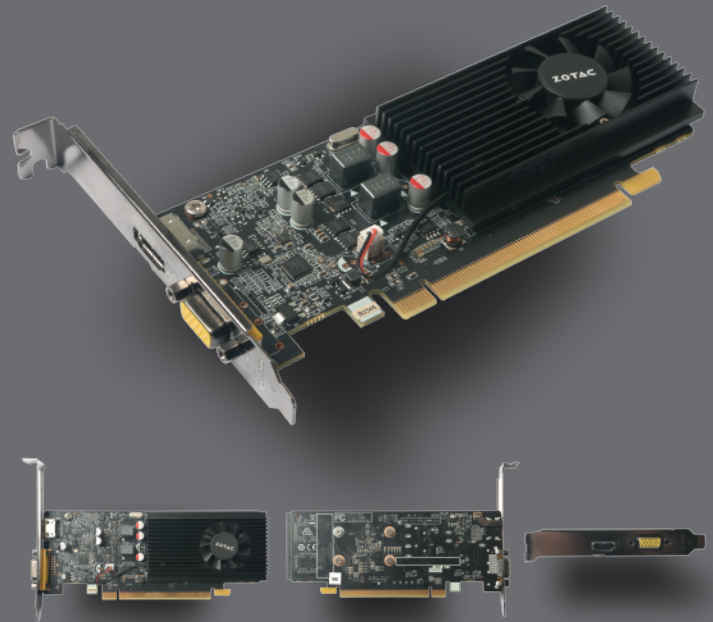

ZOTAC GeForce® GT 1030

SKU: ZT-P10300E-10L

Experience a faster PC and accelerate performance with the ZOTAC GeForce® GT 1030 graphics card. Delivering superior performance over integrated graphics, get more oomph from your PC. The blend of performance and efficiency make for great video experiences and photo editing.

TECHNICAL SPECIFICATIONS

EAN: 4895173613470

UPC: 816264018091

FEATURES

- NVIDIA Pascal™ Architecture
- NVIDIA GameWorks™
- GeForce Experience™
- Game Ready Drivers
- NVIDIA GPU Boost™ 3.0
- Vulkan API
- Low-profile ready

POWER REQUIREMENTS

- 300-watt power supply recommended
- 30-watt max power consumption

INSIDE THE BOX

- ZOTAC GeForce® GT 1030
- Quick Install Guide
- Driver Disk
- Low-profile bracket

DIMENSIONS

- Length: 172.5mm (6.79in)
 - Height: 111.15mm (4.38in)
 - Width: 2 slot - 16mm (0.63in)
- Box
- Height: 254mm (10in)
 - Width: 163mm (6.41in)
 - Depth: 56mm (2.20in)