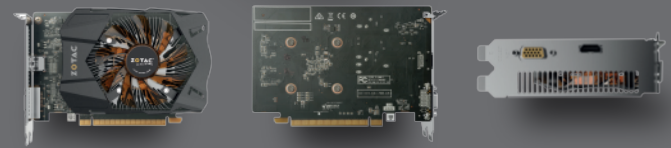

ZOTAC GeForce® GT 1030

SKU: ZT-P10300C-10M

Experience a faster PC and accelerate performance with the ZOTAC GeForce® GT 1030 graphics card. Delivering superior performance over integrated graphics, get more oomph from your PC. The blend of performance and efficiency make for great video experiences and photo editing.

- 300-watt power supply recommended
- 30-watt max power consumption

INSIDE THE BOX

- ZOTAC GeForce® GT 1030
- Quick Install Guide
- Driver Disk

DIMENSIONS

- Length: 169mm (6.6in)
 - Height: 126mm (5.0in)
 - Width: 2 slot - 36mm (1.4in)
- Box
- Height: 260mm (10.24in)
 - Width: 160mm (6.3in)
 - Depth: 58mm (2.28in)