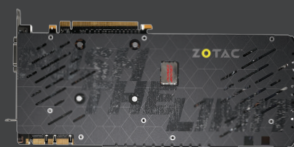

→ GRAPHICS CARD / CARTE GRAPHIQUE / GRAFIKKARTE / TARJETA GRAFICA / ВИДЕОКАРТА

GEFORCE® GTX™ 980 Ti

AMP!
EXTREME
EDITION

Engineered to game, the ZOTAC GeForce GTX 980 Ti AMP! Extreme is locked and loaded for top-notch performance. The latest graphics card in the Maxwell family electrifies every 4K scenery down to the last pixel. Get the edge with 6GB of memory and 2816 pulsating cores that jolt your game to life. IceStorm with EKO fans push noise and thermals low while enhancing airflow and POWER BOOST stabilize extreme AMPed performance. Push the limit and let the marvel of engineering lead the way.

SKU: ZT-90505-10P

EAN: 4895173607479

UPC: 816264015861

TECHNICAL SPECIFICATIONS

FEATURES

- IceStorm with EKO Fans
- Carbon ExoArmor with LED illumination
- POWER BOOST
- FREEZE Technology
- NVIDIA Dynamic Super Resolution technology
- NVIDIA MFAA technology
- NVIDIA PhysX technology
- NVIDIA GameWorks technology
- NVIDIA GameStream ready
- NVIDIA G-Sync ready
- NVIDIA SHIELD ready
- NVIDIA GPU Boost 2.0 technology
- NVIDIA Adaptive Vertical Sync technology
- NVIDIA Surround technology
- NVIDIA SLI ready
- NVIDIA CUDA technology

SPECIFICATIONS

- NVIDIA GeForce GTX 980 Ti GPU
- 2816 CUDA cores
- 6GB GDDR5 memory
- 384-bit memory bus
- Engine clock (base): 1253 MHz
(boost): 1355 MHz
- Memory clock: 7210 MHz
- PCI Express 3.0

CONNECTIONS

INSIDE THE BOX

- ZOTAC GeForce GTX 980 Ti AMP! Extreme
- DVI to VGA adapter
- Dual 6-pin to dual 4x2-pin power cable
- User Manual
- Driver disc

HDMI™
HIGH-DEFINITION MULTIMEDIA INTERFACE