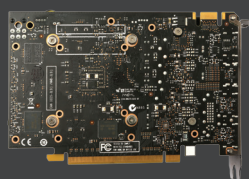

→ GRAPHICS CARD / CARTE GRAPHIQUE / GRAFIKKARTE / TARJETA GRAFICA / ВИДЕОКАРТА

NVIDIA® GEFORCE® GTX™ 960

The ZOTAC GeForce® GTX 960™ is a high-performance graphics card designed with gamers in mind. Powered by the next-generation NVIDIA Maxwell architecture, the card delivers incredible performance, unmatched power efficiency, and cutting-edge features.

The GPU represents a vast improvement over the performance of prior-generation cards and comes with the latest Nvidia GameWorks technology that delivers a smooth gaming experience. Now encased with an improved thermal design which provides the same amount of cooling power, and integrated with the new FREEZE technology which provides a noiseless journey, the new ZOTAC GeForce GTX 960 will be the gem of any action.

SKU: ZT-90310-10M

EAN: 4895173606427

UPC: 816264015717

TECHNICAL SPECIFICATIONS

FEATURES

- FREEZE Technology
- NVIDIA Dynamic Super Resolution technology
- NVIDIA MFAA technology
- NVIDIA PhysX technology
- NVIDIA GameWorks technology
- NVIDIA GameStream ready
- NVIDIA G-Sync ready
- NVIDIA SHIELD ready
- NVIDIA GPU Boost 2.0 technology
- NVIDIA Adaptive Vertical Sync technology
- NVIDIA Surround technology
- NVIDIA SLI ready
- NVIDIA CUDA technology

SPECIFICATIONS

- NVIDIA GeForce GTX 960 GPU
- 1024 CUDA cores
- 2GB memory
- 128bit memory bus
- Engine clock (base): 1127 Mhz
(boost): 1178 Mhz
- Memory clock: 7010Mhz
- PCI Express 3.0

CONNECTIONS

- 3 x DisplayPort 1.2 (4k @ 60 Hz)
- 1 x HDMI (4k @ 60 Hz)
- 1 x Dual-link DVI (2560x1600)
- Quad simultaneous display capable