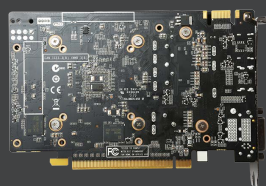

SKU: ZT-90608-10L

EAN: 4895173609909

UPC: 816264016417