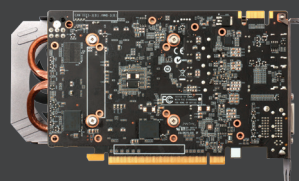

→ GRAPHICS CARD / CARTE GRAPHIQUE / GRAFIKKARTE / TARJETA GRAFICA / ВИДЕОКАРТА

GEFORCE® GTX™ 950 OC

Get into gaming gear with the new ZOTAC GeForce GTX 950 series. The second generation Maxwell family enables you to do more with less. More power, more stunning graphics, more power efficiency, and simply more fun. Every core will light up your game for a complete HD visual experience.

The ZOTAC GeForce GTX 950 is a true gaming GPU for every PC gamer. Transform your PC into a gaming rig to take on the latest generation games with Maxwell architecture and take full advantage of Direct X 12.

SKU: ZT-90602-10M

EAN: 4895173607707

UPC: 816264016004

TECHNICAL SPECIFICATIONS

FEATURES

- FREEZE Technology
- NVIDIA Dynamic Super Resolution technology
- NVIDIA MFAA technology
- NVIDIA PhysX technology
- NVIDIA GameWorks technology
- NVIDIA GameStream ready
- NVIDIA G-Sync ready
- NVIDIA SHIELD ready
- NVIDIA GPU Boost 2.0 technology
- NVIDIA Adaptive Vertical Sync technology
- NVIDIA Surround technology
- NVIDIA SLI ready
- NVIDIA CUDA technology

SPECIFICATIONS

- NVIDIA GeForce GTX 950 GPU
- 768 CUDA cores
- 2GB GDDR5 memory
- 128-bit memory bus
- Engine clock (base): 1102 MHz
(boost): 1279 MHz
- Memory clock: 6804 MHz
- PCI Express 3.0

CONNECTIONS