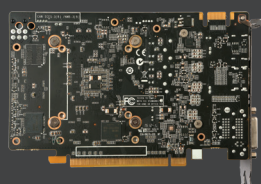

→ GRAPHICS CARD / CARTE GRAPHIQUE / GRAFIKKARTE / TARJETA GRAFICA / ВИДЕОКАРТА

GEFORCE® GTX™ 950

Get into gaming gear with the new ZOTAC GeForce GTX 950 series. The second generation Maxwell family enables you to do more with less. More power, more stunning graphics, more power efficiency, and simply more fun. Every core will light up your game for a complete HD visual experience.

The ZOTAC GeForce GTX 950 is a true gaming GPU for every PC gamer. Transform your PC into a gaming rig to take on the latest generation games with Maxwell architecture and take full advantage of Direct X 12.

SKU: ZT-90601-10L

EAN: 4895173607691

UPC: 816264015991

TECHNICAL SPECIFICATIONS

FEATURES

- FREEZE Technology
- NVIDIA Dynamic Super Resolution technology
- NVIDIA MFAA technology
- NVIDIA PhysX technology
- NVIDIA GameWorks technology
- NVIDIA GameStream ready
- NVIDIA G-Sync ready
- NVIDIA SHIELD ready
- NVIDIA GPU Boost 2.0 technology
- NVIDIA Adaptive Vertical Sync technology
- NVIDIA Surround technology
- NVIDIA SLI ready
- NVIDIA CUDA technology

SPECIFICATIONS

- NVIDIA GeForce GTX 950 GPU
- 768 CUDA cores
- 2GB GDDR5 memory
- 128-bit memory bus
- Engine clock (base): 1089 MHz
(boost): 1266 MHz
- Memory clock: 6610 MHz
- PCI Express 3.0

CONNECTIONS