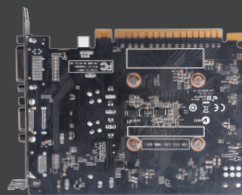

→ GRAPHICS CARD / CARTE GRAPHIQUE / GRAFIKKARTE / TARJETA GRAFICA / ВИДЕОКАРТА

GEFORCE® GTX™ 750Ti

Experience a next-generation gaming experience with the ZOTAC GeForce GTX 750 Ti graphics card. Engineered from the ground up for maximum performance and efficiency, the ZOTAC GeForce GTX 750 Ti graphics card delivers the performance gamers crave with best-in-class features that elevates PC gaming to the next level.

The ZOTAC GeForce GTX 750 Ti graphics card supports the latest game-changing features including GeForce ShadowPlay to automatically capture the last 20-minutes of gaming to share your epic frags or live stream your gameplay with minimal performance impact. NVIDIA GeForce Experience support enables the ZOTAC GeForce GTX 750 Ti graphics card to run the latest games with the best combination of performance and visual quality without additional tweaking.

SKU: ZT-70607-10L

EAN: 4895173608070

UPC: 816264016035

TECHNICAL SPECIFICATIONS

FEATURES

- NVIDIA Dynamic Super Resolution technology
- NVIDIA TXAA technology
- NVIDIA PhysX technology
- NVIDIA GameWorks technology
- NVIDIA GameStream ready
- NVIDIA G-Sync ready
- NVIDIA SHIELD ready
- NVIDIA GPU Boost 2.0 technology
- NVIDIA Adaptive Vertical Sync technology
- NVIDIA Surround technology
- NVIDIA CUDA technology

SPECIFICATIONS

- NVIDIA GeForce GTX 750 Ti GPU
- 640 CUDA cores
- 1GB GDDR5 memory
- 128-bit memory bus
- Engine clock (base): 1033 MHz (boost): 1111 MHz
- Memory clock: 5400 MHz
- PCI Express 3.0

CONNECTIONS